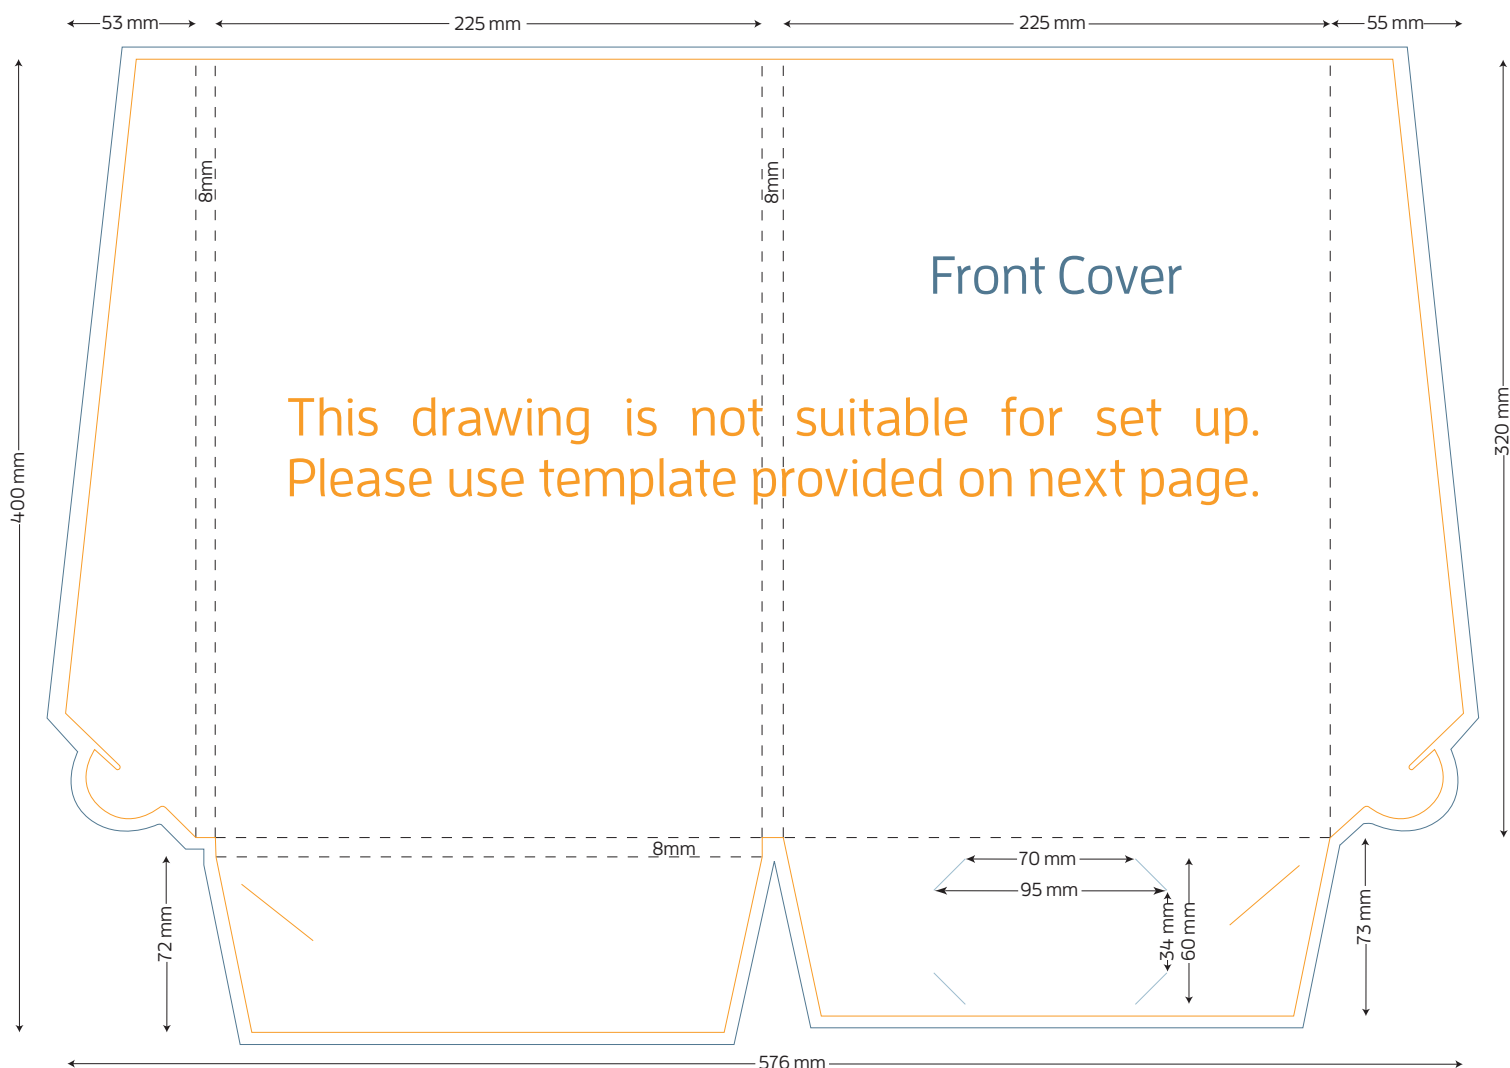

5mm GUSSET

FOLDED SIZE: 220mm x 310mm

Style H A4 Presentation Folder - 8mm Gusset

8mm GUSSET x 1 pocket, SINGLE SCORE x 1 pocket

FOLDED SIZE: 225mm x 320mm

- TRIM SIZE: 575mm x 400mm
- BLEED: 5mm on all sides
- BUSINESS CARD SLITS
- LOCKING TAB SLIT