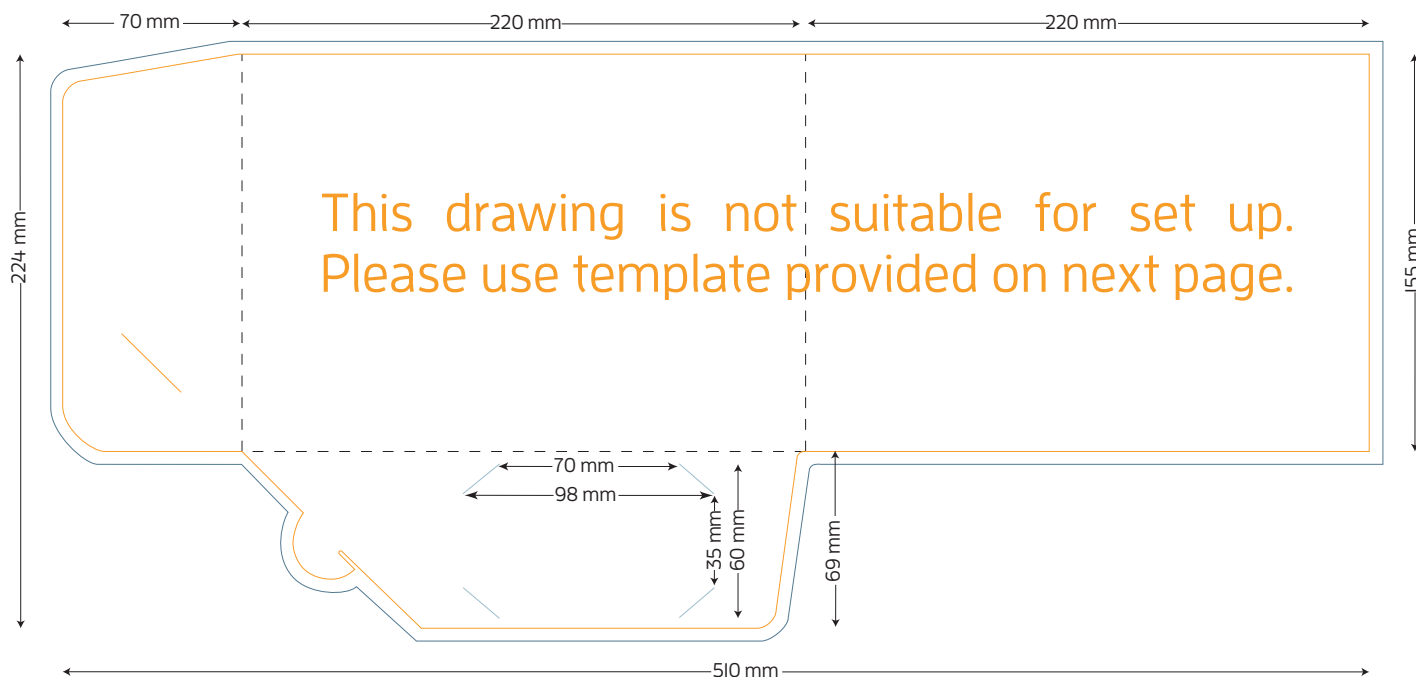

Standard A4 Presentation Folder - 5mm Gusset

5mm GUSSET

FOLDED SIZE: 220mm x 310mm

Standard A5 Presentation Folder - 5mm Gusset

5mm GUSSET

FOLDED SIZE: 155mm x 220mm

- TRIM SIZE: 362.5mm x 294mm
- BLEED: 5mm on all sides
- BUSINESS CARD SLITS
- LOCKING TAB SLIT

Standard A5 Presentation Folder - 5mm Gusset

5mm GUSSET

FOLDED SIZE: 155mm x 220mm

Style A Presentation Folder - A5 Landscape - No Gusset

FOLDED SIZE: 220mm x 155mm

- TRIM SIZE: 510mm x 224mm
- BLEED: 5mm on all sides
- BUSINESS CARD SLITS
- LOCKING TAB SLIT

Style A Presentation Folder - A5 Landscape - No Gusset

FOLDED SIZE: 220mm x 155mm

Style B Presentation Folder - A5 Portrait

10mm GUSSET (5mm on POCKETS)

FOLDED SIZE: 155mm x 240mm

TRIM SIZE: 404mm x 318mm

BLEED: 5mm on all sides

Style D A4 Presentation Folder - 5mm Gusset

5mm GUSSET

FOLDED SIZE: 220mm x 310mm

Style E A4 Presentation Folder - 10mm Gusset

10mm GUSSET

FOLDED SIZE: 220mm x 310mm

- TRIM SIZE: 515mm x 389mm
- BLEED: 5mm on all sides
- BUSINESS CARD SLITS
- LOCKING TAB SLIT