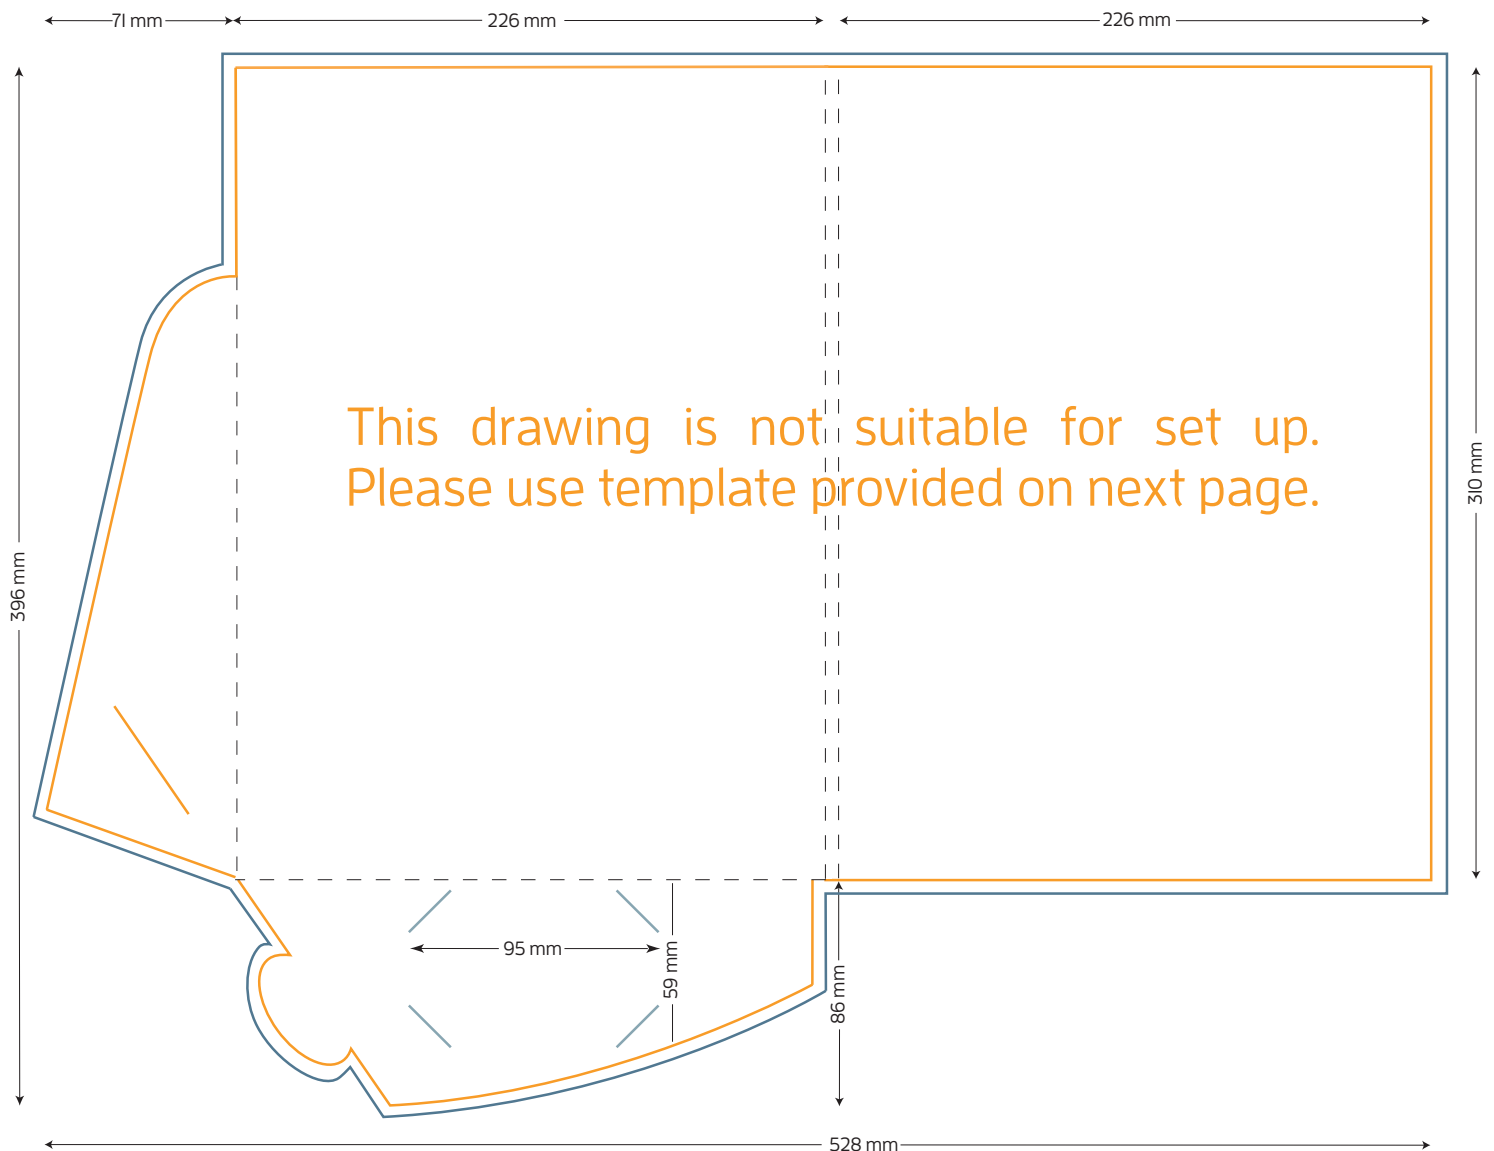

 LOCKING TAB SLIT

Presentation Folder artwork needs to be supplied as a two page PDF per side.

Page 1 Artwork needs to include key lines. This is to demonstrate the position of images and text.

Page 2 Artwork has no key lines. This page will be used to generate the print file.

STYLE P A4 Presentation Folder

Single sided flap, no gusset

FOLDED SIZE: 226mm x 310mm

STYLE Q A4 Presentation Folder

Single sided flap, 5mm spine

FOLDED SIZE: 226mm x 310mm

- TRIM SIZE: 528mm x 396mm
- BLEED: 5mm on all sides
- BUSINESS CARD SLITS
- LOCKING TAB SLIT

STYLE Q A4 Presentation Folder

Single sided flap, 5mm spine

FOLDED SIZE: 226mm x 310mm

STYLE R A4 Presentation Folder

Single sided flap, 4mm gussets, 5mm spine

FOLDED SIZE: 226mm x 310mm

- TRIM SIZE: 532mm x 400mm
- BLEED: 5mm on all sides
- BUSINESS CARD SLITS
- LOCKING TAB SLIT

STYLE R A4 Presentation Folder
Single sided flap, 4mm gussets, 5mm spine
FOLDED SIZE: 226mm x 310mm

STYLE S A4 Presentation Folder

Double sided flap, no gusset

FOLDED SIZE: 226mm x 310mm

TRIM SIZE: 595mm x 396mm