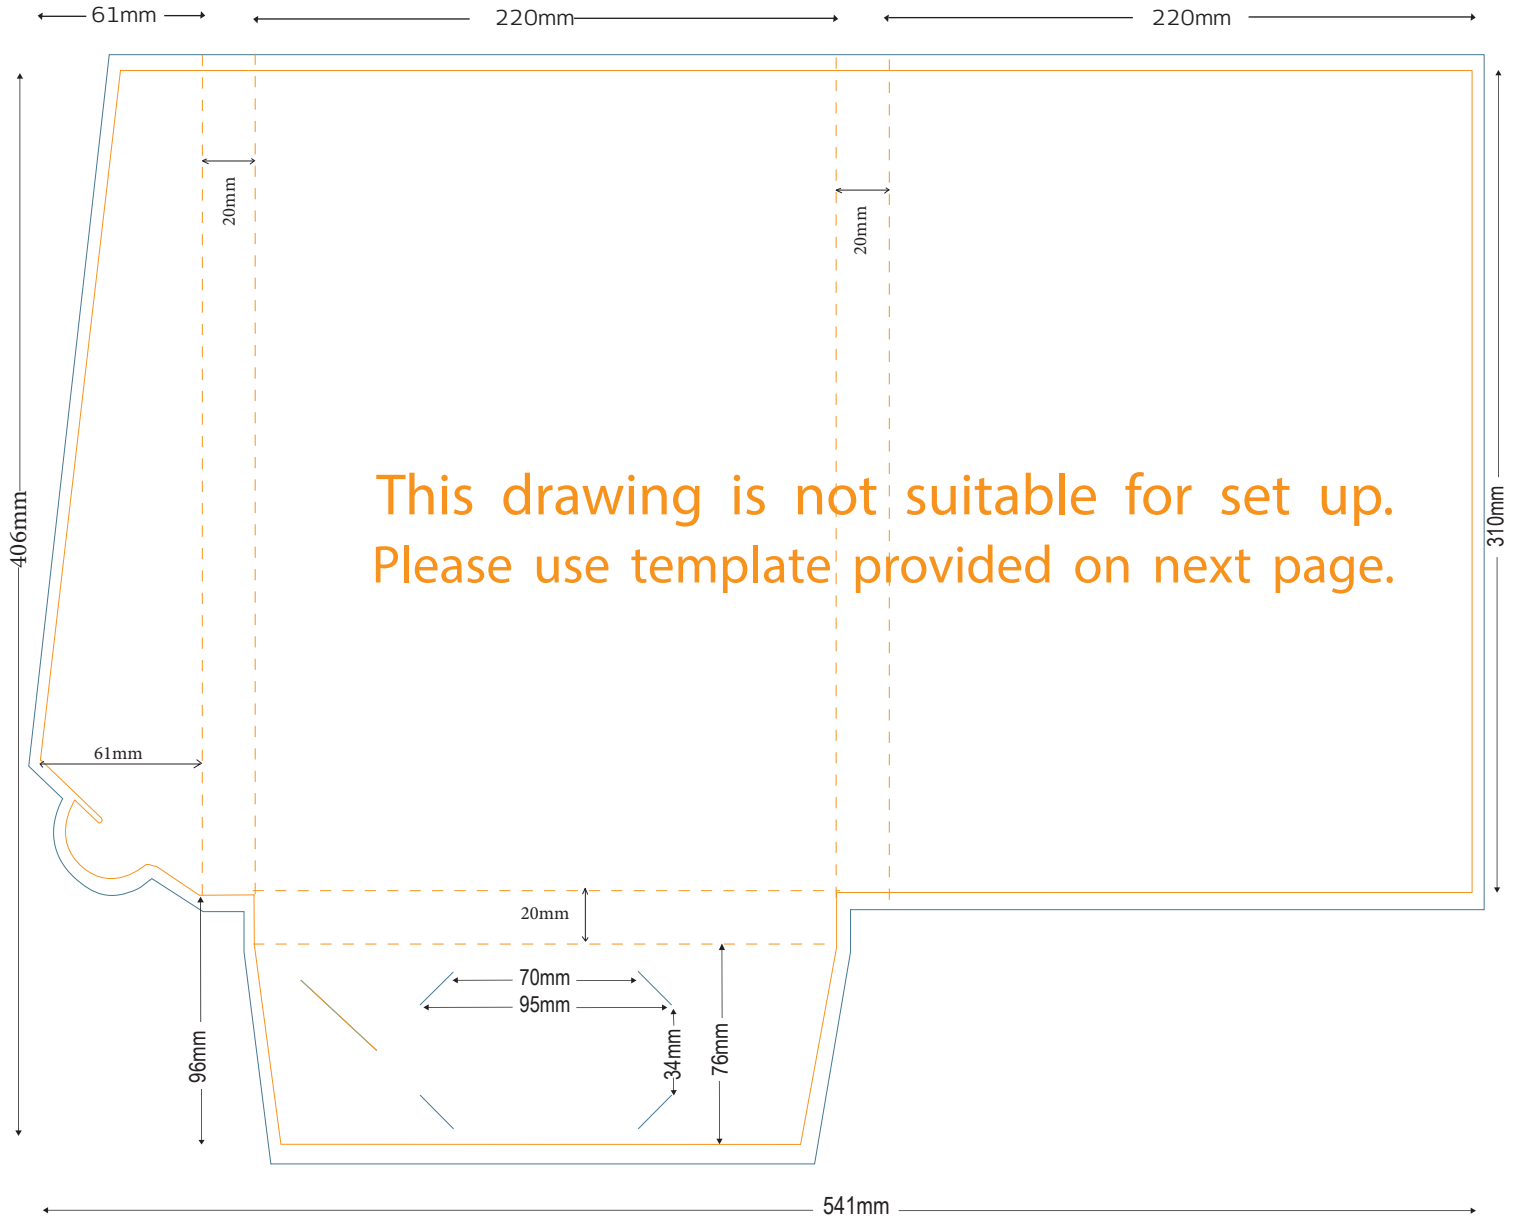

Style L A4 Presentation Folder - 5mm Gusset

FOLDED SIZE: 220mm x 310mm

- TRIM SIZE: 525mm x 405mm
- BLEED: 5mm on all sides
- BUSINESS CARD SLITS
- LOCKING TAB SLIT

Presentation Folder artwork needs to be supplied as a two page PDF per side.
Page 1 Artwork needs to include key lines. This is to demonstrate the position of images and text.
Page 2 Artwork has no key lines. This page will be used to generate the print file.

Style N A4 Presentation Folder - No Gusset

FOLDED SIZE: 220mm x 310mm

Style O A4 Presentation Folder - 20mm Double Gusset

FOLDED SIZE : 220x310mm

- TRIM SIZE: 406x541mm
- BLEED: 5mm on all sides
- BUSINESS CARD SLITS
- LOCKING TAB SLIT

Style 0 A4 Presentation Folder - 20mm Double Gusset

STYLE P A4 Presentation Folder

Single sided flap, no gusset

FOLDED SIZE: 226mm x 310mm

 TRIM SIZE: 523mm x 396mm

 BLEED: 5mm on all sides

 BUSINESS CARD SLITS

STYLE Q A4 Presentation Folder

Single sided flap, 5mm spine

FOLDED SIZE: 226mm x 310mm

STYLE R A4 Presentation Folder

Single sided flap, 4mm gussets, 5mm spine

FOLDED SIZE: 226mm x 310mm

- TRIM SIZE: 532mm x 400mm
- BLEED: 5mm on all sides
- BUSINESS CARD SLITS
- LOCKING TAB SLIT