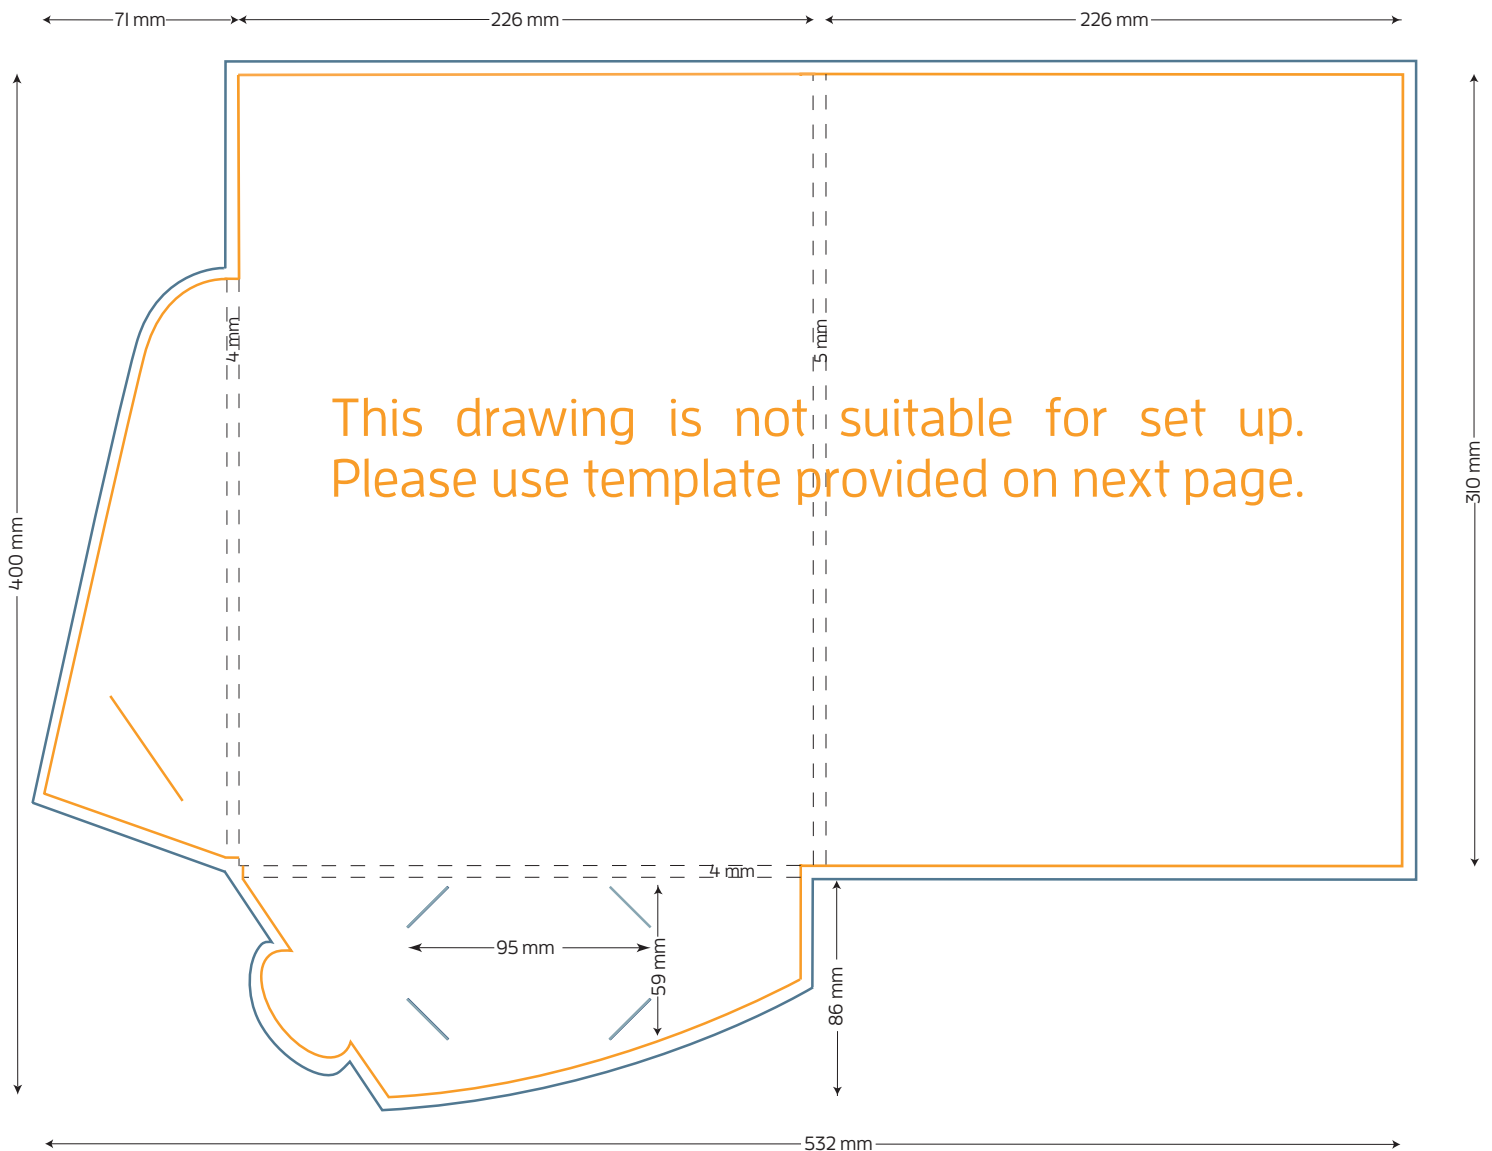

STYLE P A4 Presentation Folder

Single sided flap, no gusset

FOLDED SIZE: 226mm x 310mm

STYLE Q A4 Presentation Folder

Single sided flap, 5mm spine

FOLDED SIZE: 226mm x 310mm

- TRIM SIZE: 528mm x 396mm
- BLEED: 5mm on all sides
- BUSINESS CARD SLITS
- LOCKING TAB SLIT

STYLE Q A4 Presentation Folder

Single sided flap, 5mm spine

FOLDED SIZE: 226mm x 310mm

STYLE R A4 Presentation Folder

Single sided flap, 4mm gussets, 5mm spine

FOLDED SIZE: 226mm x 310mm

- TRIM SIZE: 532mm x 400mm
- BLEED: 5mm on all sides
- BUSINESS CARD SLITS
- LOCKING TAB SLIT

STYLE R A4 Presentation Folder
Single sided flap, 4mm gussets, 5mm spine
FOLDED SIZE: 226mm x 310mm

STYLE S A4 Presentation Folder

Double sided flap, no gusset

FOLDED SIZE: 226mm x 310mm

TRIM SIZE: 595mm x 396mm

STYLE S A4 Presentation Folder

Double sided flap, no gusset

FOLDED SIZE: 226mm x 310mm

STYLE T A4 Presentation Folder

Double sided flap, 10mm spine, 4mm gussets

FOLDED SIZE: 226mm x 310mm

TRIM SIZE: 612mm x 400mm