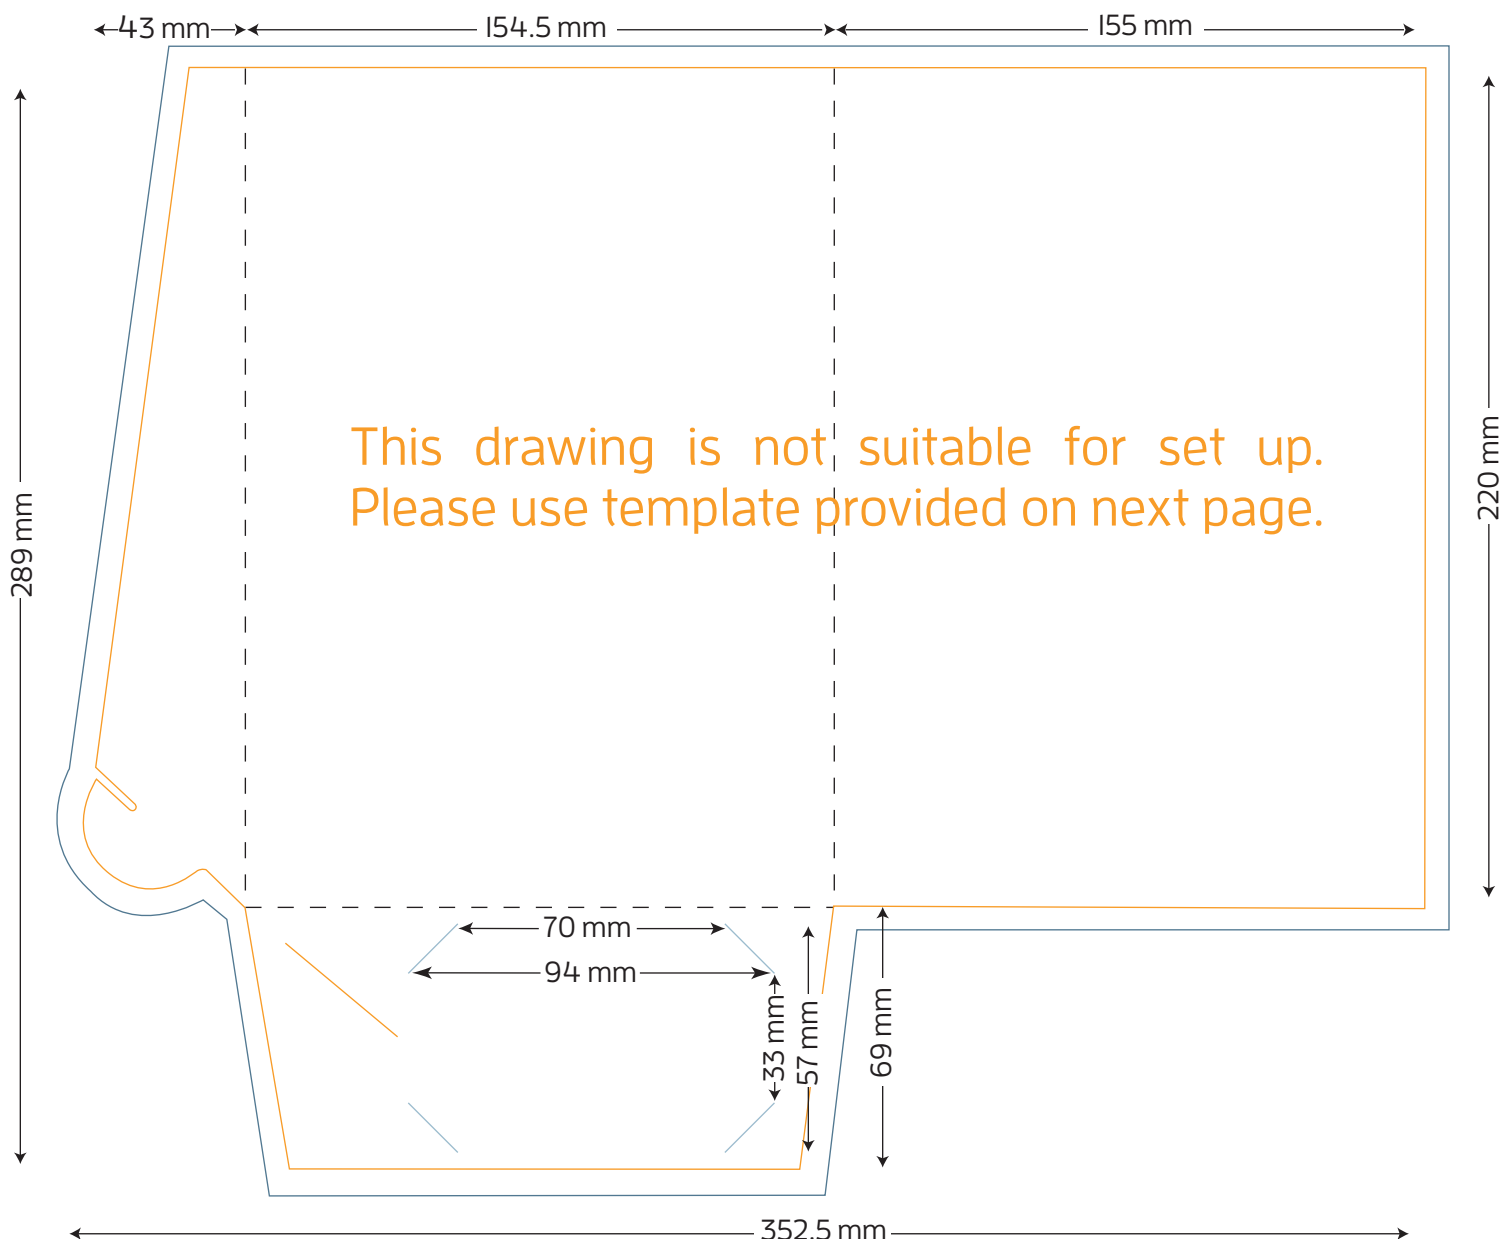

Standard A4 Presentation Folder - No Gusset

FOLDED SIZE: 220mm x 310mm

- TRIM SIZE: 495mm x 379mm
- BLEED: 5mm on all sides
- BUSINESS CARD SLITS
- LOCKING TAB SLIT

Presentation Folder artwork needs to be supplied as a two page PDF per side.
Page 1 Artwork needs to include key lines. This is to demonstrate the position of images and text.
Page 2 Artwork has no key lines. This page will be used to generate the print file.

Standard A4 Presentation Folder - No Gusset

FOLDED SIZE: 220mm x 310mm

Standard A5 Presentation Folder - No Gusset

FOLDED SIZE: 155mm x 220mm

- TRIM SIZE: 352.5mm x 289mm
- BLEED: 5mm on all sides
- BUSINESS CARD SLITS
- LOCKING TAB SLIT

Presentation Folder artwork needs to be supplied as a two page PDF per side.
Page 1 Artwork needs to include key lines. This is to demonstrate the position of images and text.
Page 2 Artwork has no key lines. This page will be used to generate the print file.

Standard A5 Presentation Folder - No Gusset

FOLDED SIZE: 155mm x 220mm

Standard A4 Presentation Folder - 5mm Gusset

5mm GUSSET

FOLDED SIZE: 220mm x 310mm

- TRIM SIZE: 505mm x 384mm
- BLEED: 5mm on all sides
- BUSINESS CARD SLITS
- LOCKING TAB SLIT