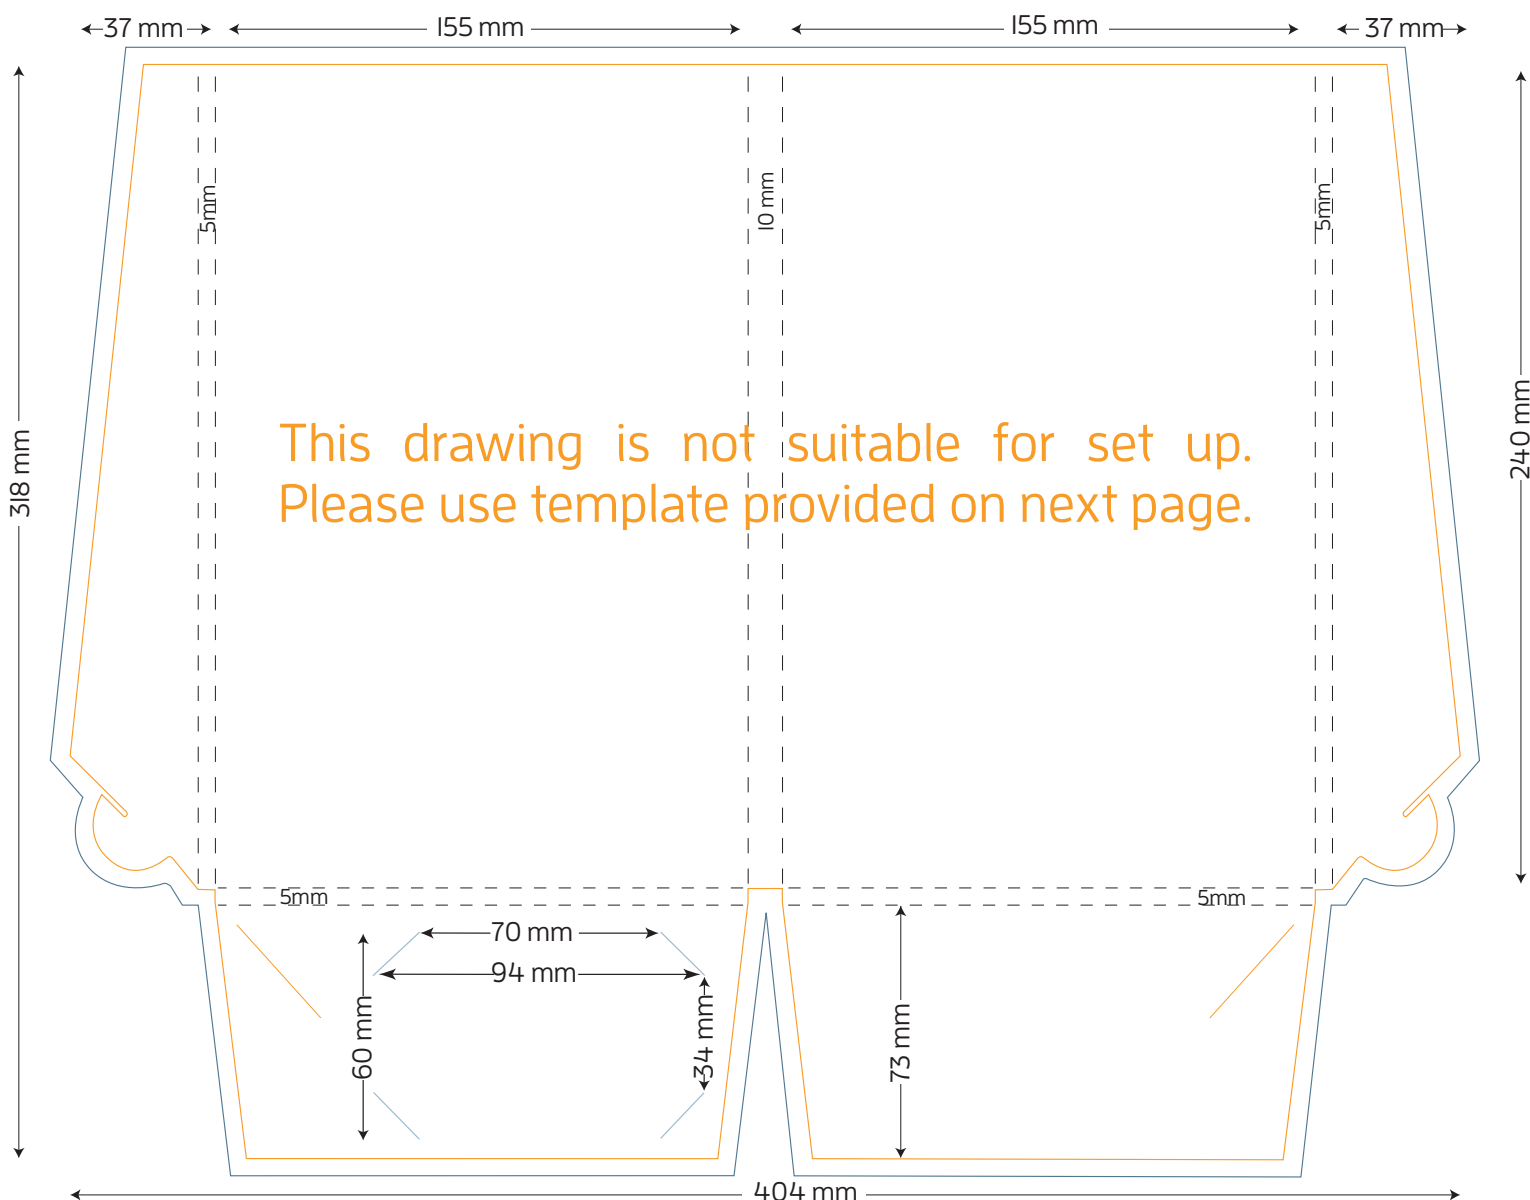

Style B Presentation Folder - A5 Portrait

10mm GUSSET (5mm on POCKETS)

FOLDED SIZE: 155mm x 240mm

TRIM SIZE: 404mm x 318mm

BLEED: 5mm on all sides

BUSINESS CARD SLITS

LOCKING TAB SLIT

Presentation Folder artwork needs to be supplied as a two page PDF per side.

Page 1 Artwork needs to include key lines. This is to demonstrate the position of images and text.

Page 2 Artwork has no key lines. This page will be used to generate the print file.