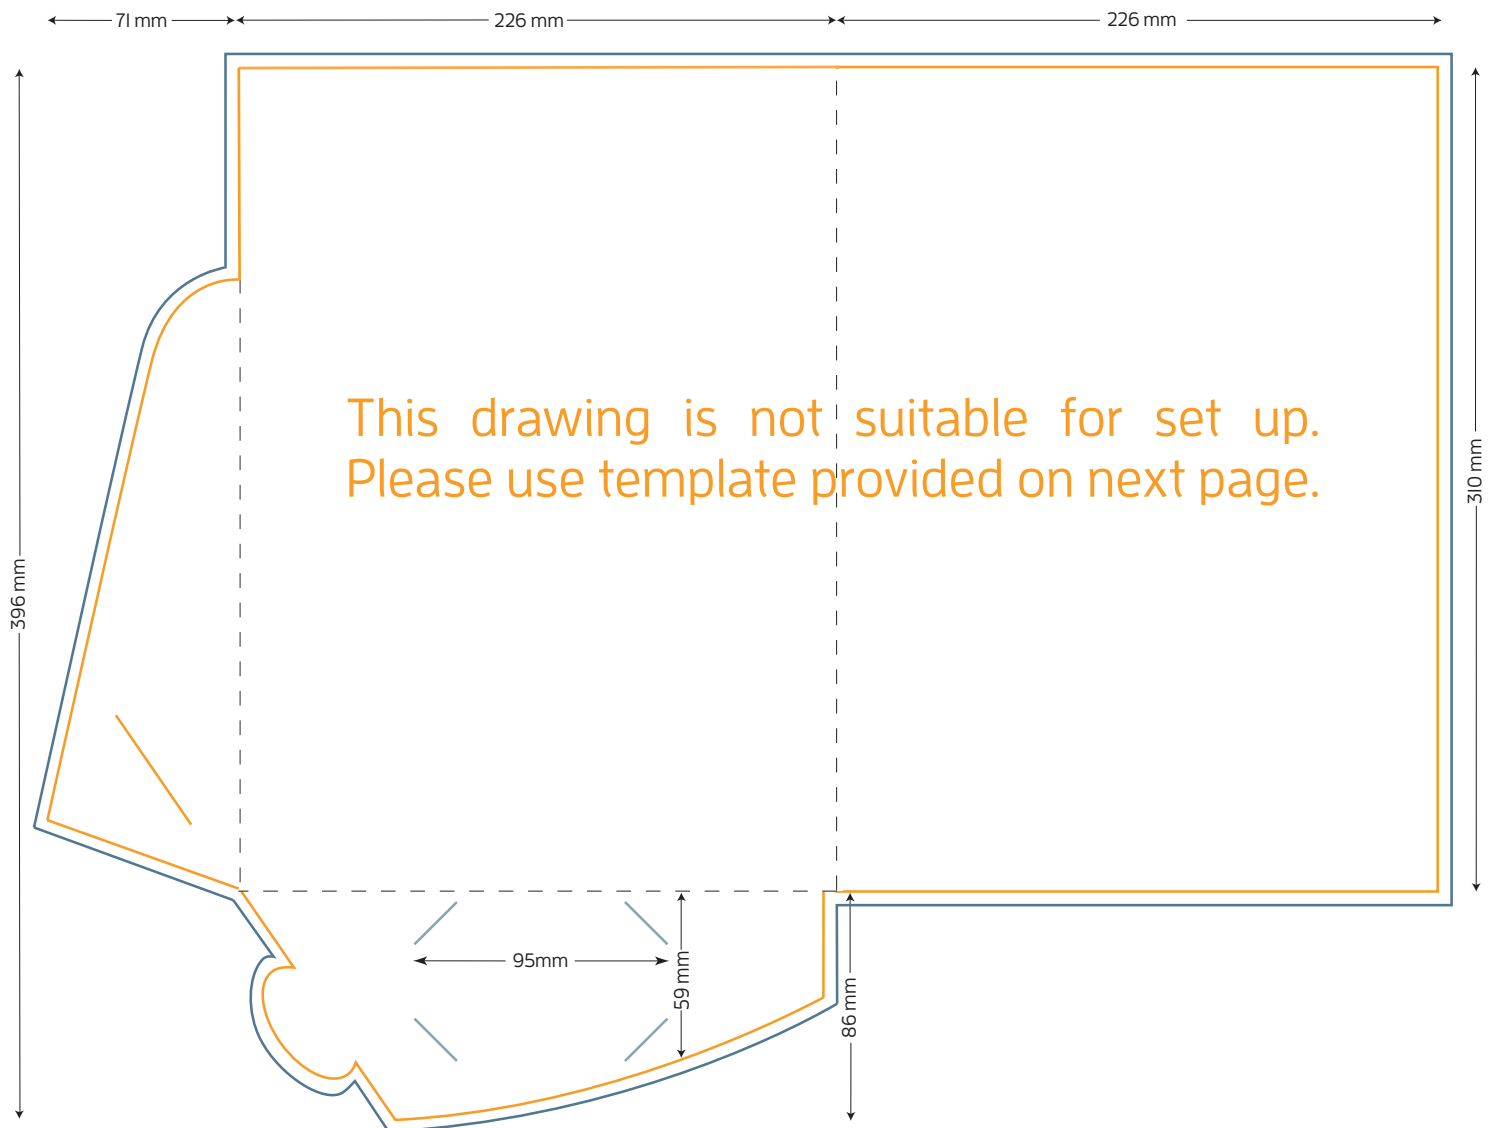

Style 0 A4 Presentation Folder - 20mm Double Gusset

STYLE P A4 Presentation Folder

Single sided flap, no gusset

FOLDED SIZE: 226mm x 310mm

 TRIM SIZE: 523mm x 396mm

 BLEED: 5mm on all sides

 BUSINESS CARD SLITS

 LOCKING TAB SLIT

Presentation Folder artwork needs to be supplied as a two page PDF per side.

Page 1 Artwork needs to include key lines. This is to demonstrate the position of images and text.

Page 2 Artwork has no key lines. This page will be used to generate the print file.

STYLE P A4 Presentation Folder

Single sided flap, no gusset

FOLDED SIZE: 226mm x 310mm

STYLE Q A4 Presentation Folder

Single sided flap, 5mm spine

FOLDED SIZE: 226mm x 310mm

- TRIM SIZE: 528mm x 396mm
- BLEED: 5mm on all sides
- BUSINESS CARD SLITS
- LOCKING TAB SLIT

STYLE Q A4 Presentation Folder

Single sided flap, 5mm spine

FOLDED SIZE: 226mm x 310mm

STYLE R A4 Presentation Folder

Single sided flap, 4mm gussets, 5mm spine

FOLDED SIZE: 226mm x 310mm

- TRIM SIZE: 532mm x 400mm
- BLEED: 5mm on all sides
- BUSINESS CARD SLITS
- LOCKING TAB SLIT