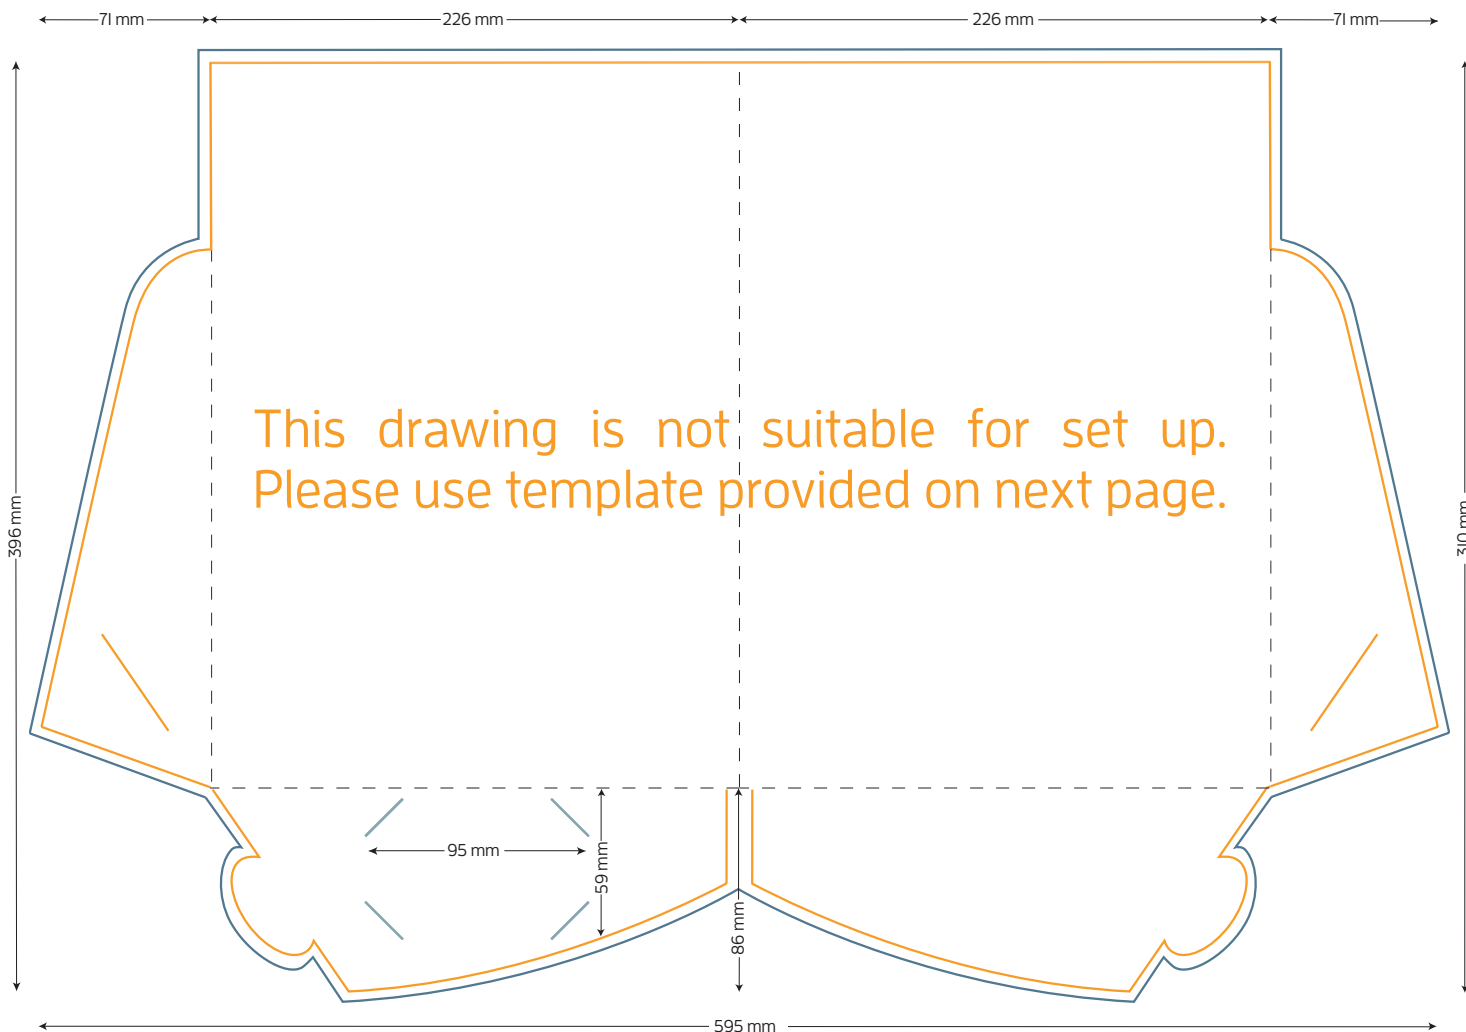

STYLE Q A4 Presentation Folder

Single sided flap, 5mm spine

FOLDED SIZE: 226mm x 310mm

STYLE R A4 Presentation Folder

Single sided flap, 4mm gussets, 5mm spine

FOLDED SIZE: 226mm x 310mm

- TRIM SIZE: 532mm x 400mm
- BLEED: 5mm on all sides
- BUSINESS CARD SLITS
- LOCKING TAB SLIT

STYLE R A4 Presentation Folder
Single sided flap, 4mm gussets, 5mm spine
FOLDED SIZE: 226mm x 310mm

STYLE S A4 Presentation Folder

Double sided flap, no gusset

FOLDED SIZE: 226mm x 310mm

TRIM SIZE: 595mm x 396mm

BLEED: 5mm on all sides

BUSINESS CARD SLITS

LOCKING TAB SLIT

Presentation Folder artwork needs to be supplied as a two page PDF per side.
Page 1 Artwork needs to include key lines. This is to demonstrate the position of images and text.
Page 2 Artwork has no key lines. This page will be used to generate the print file.

STYLE S A4 Presentation Folder

Double sided flap, no gusset

FOLDED SIZE: 226mm x 310mm

STYLE T A4 Presentation Folder

Double sided flap, 10mm spine, 4mm gussets

FOLDED SIZE: 226mm x 310mm

TRIM SIZE: 612mm x 400mm