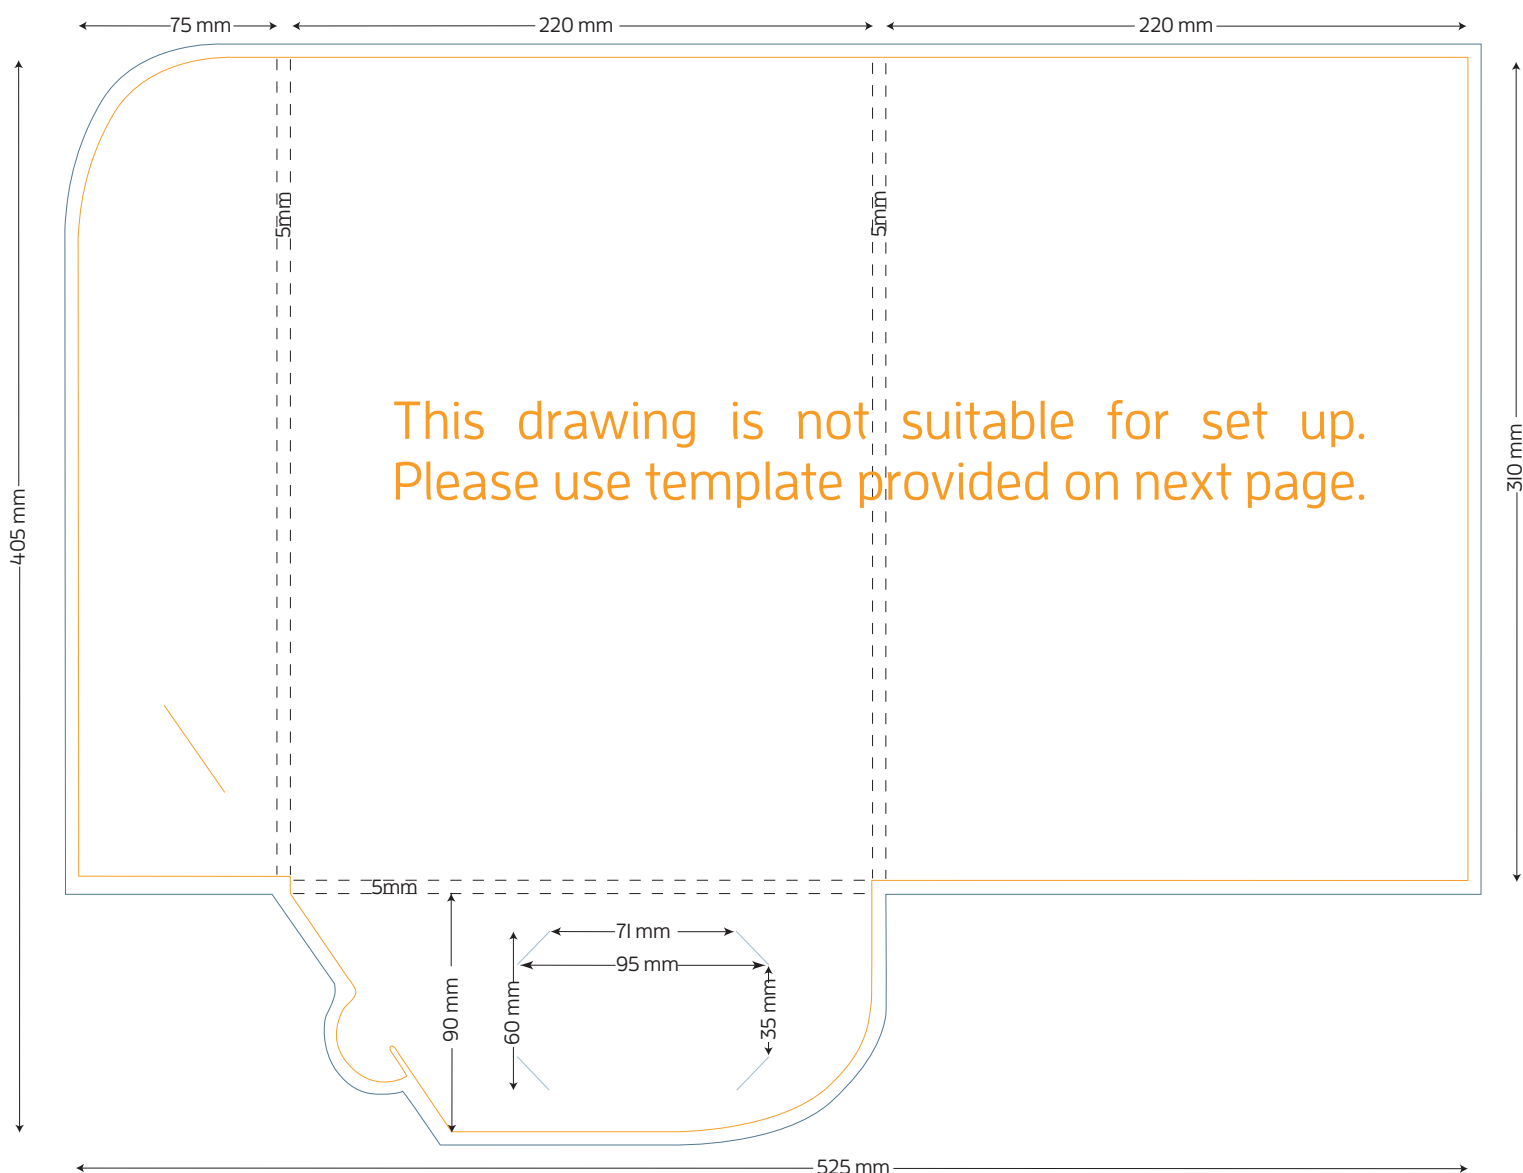

Style J A4 Presentation Folder - No Gusset

FOLDED SIZE: 220mm x 310mm

Style K A4 Presentation Folder - No Gusset

FOLDED SIZE: 230mm x 325mm

- TRIM SIZE: 530mm x 407mm
- BLEED: 5mm on all sides
- BUSINESS CARD SLITS
- LOCKING TAB SLIT

Style L A4 Presentation Folder - 5mm Gusset

FOLDED SIZE: 220mm x 310mm

- TRIM SIZE: 525mm x 405mm
- BLEED: 5mm on all sides
- BUSINESS CARD SLITS
- LOCKING TAB SLIT

Presentation Folder artwork needs to be supplied as a two page PDF per side.
Page 1 Artwork needs to include key lines. This is to demonstrate the position of images and text.
Page 2 Artwork has no key lines. This page will be used to generate the print file.