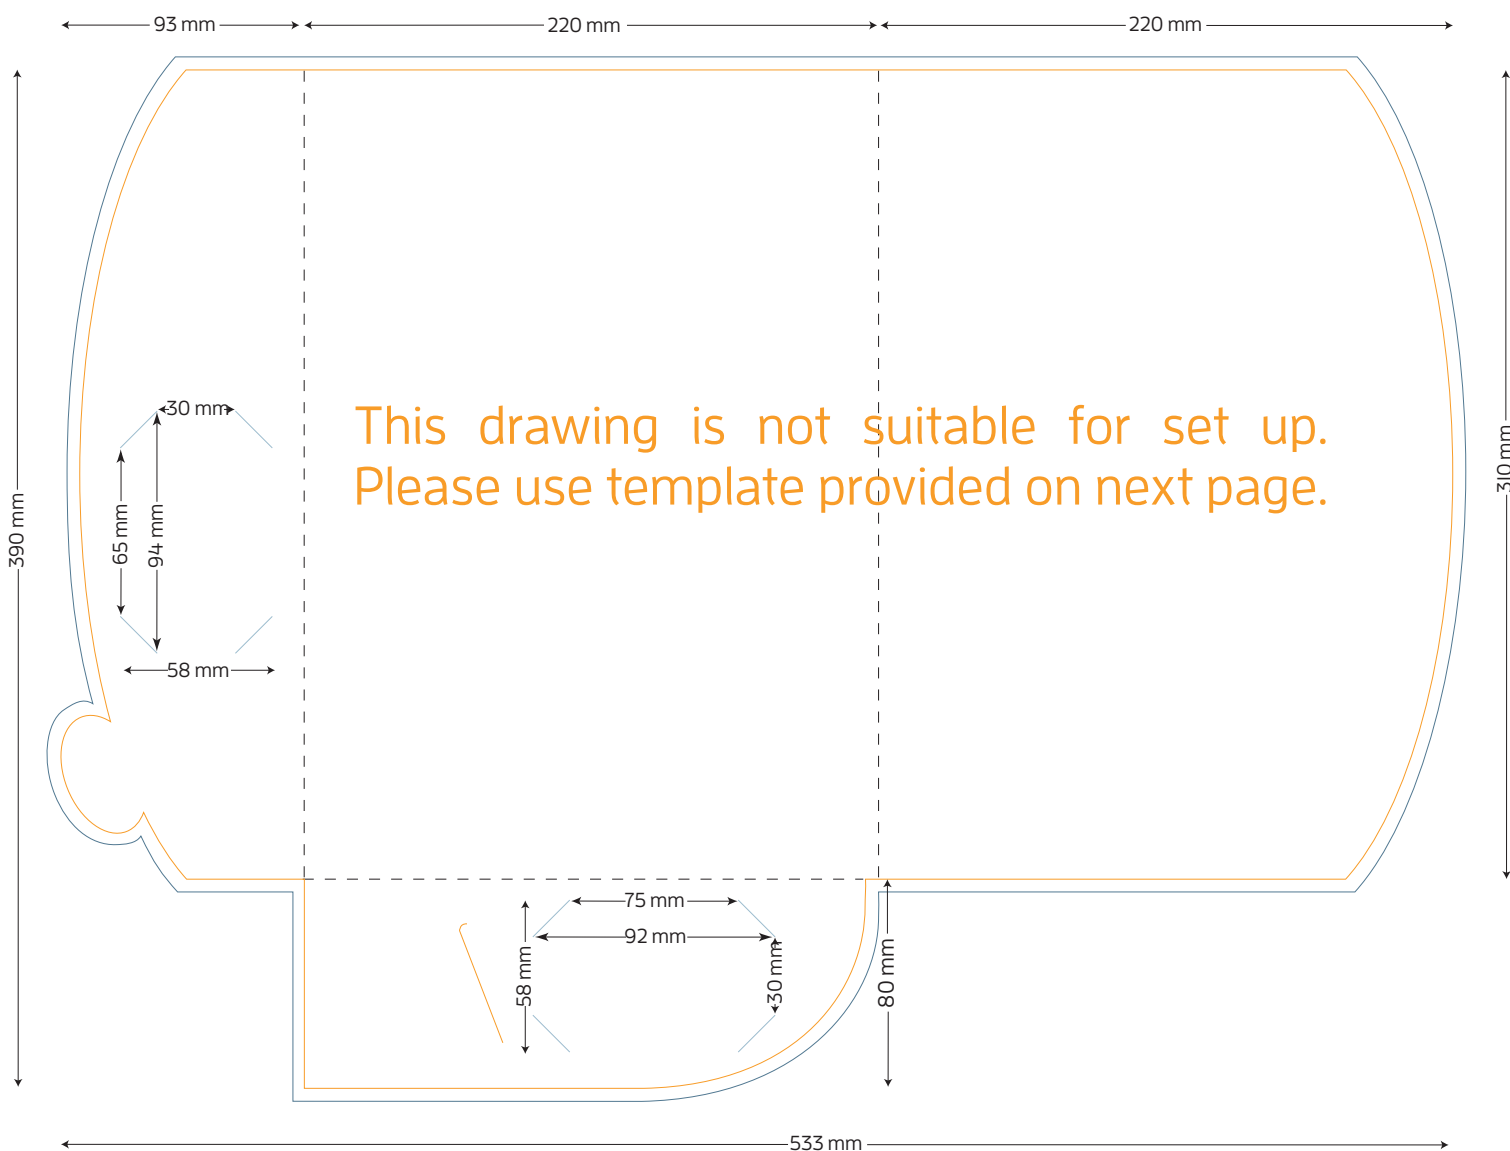

Style I A4 Presentation Folder - No Gusset

FOLDED SIZE: 220mm x 310mm

TRIM SIZE: 533mm x 390mm

BLEED: 5mm on all sides

BUSINESS CARD SLITS

LOCKING TAB SLIT

Presentation Folder artwork needs to be supplied as a two page PDF per side.
Page 1 Artwork needs to include key lines. This is to demonstrate the position of images and text.
Page 2 Artwork has no key lines. This page will be used to generate the print file.