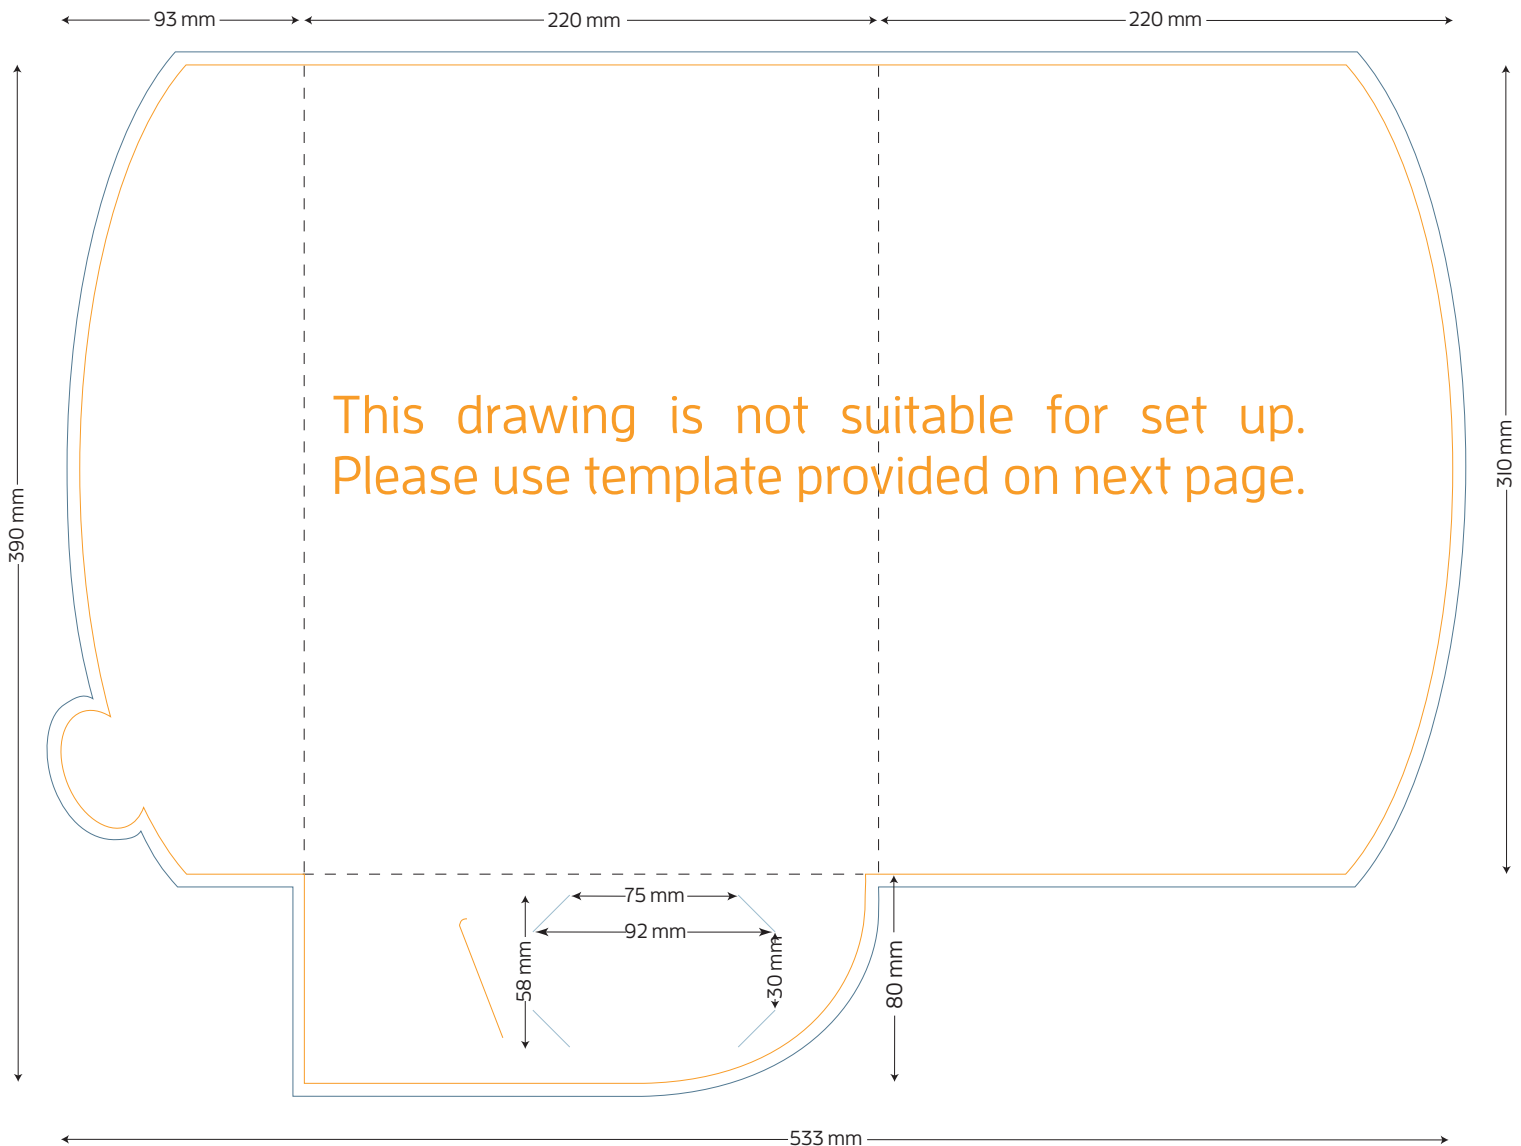

Style L A4 Presentation Folder - 5mm Gusset

FOLDED SIZE: 220mm x 310mm

- TRIM SIZE: 525mm x 405mm
- BLEED: 5mm on all sides
- BUSINESS CARD SLITS
- LOCKING TAB SLIT

Presentation Folder artwork needs to be supplied as a two page PDF per side.
Page 1 Artwork needs to include key lines. This is to demonstrate the position of images and text.
Page 2 Artwork has no key lines. This page will be used to generate the print file.

Style M A4 Presentation Folder - No Gusset

FOLDED SIZE: 220mm x 310mm

Style N A4 Presentation Folder - No Gusset

FOLDED SIZE: 220mm x 310mm

- TRIM SIZE: 533mm x 390mm
- BLEED: 5mm on all sides
- BUSINESS CARD SLITS
- LOCKING TAB SLIT

Style N A4 Presentation Folder - No Gusset

FOLDED SIZE: 220mm x 310mm

Style O A4 Presentation Folder - 20mm Double Gusset

FOLDED SIZE : 220x310mm

- TRIM SIZE: 406x541mm
- BLEED: 5mm on all sides
- BUSINESS CARD SLITS
- LOCKING TAB SLIT

STYLE Q A4 Presentation Folder

Single sided flap, 5mm spine

FOLDED SIZE: 226mm x 310mm

STYLE R A4 Presentation Folder

Single sided flap, 4mm gussets, 5mm spine

FOLDED SIZE: 226mm x 310mm

- TRIM SIZE: 532mm x 400mm
- BLEED: 5mm on all sides
- BUSINESS CARD SLITS
- LOCKING TAB SLIT