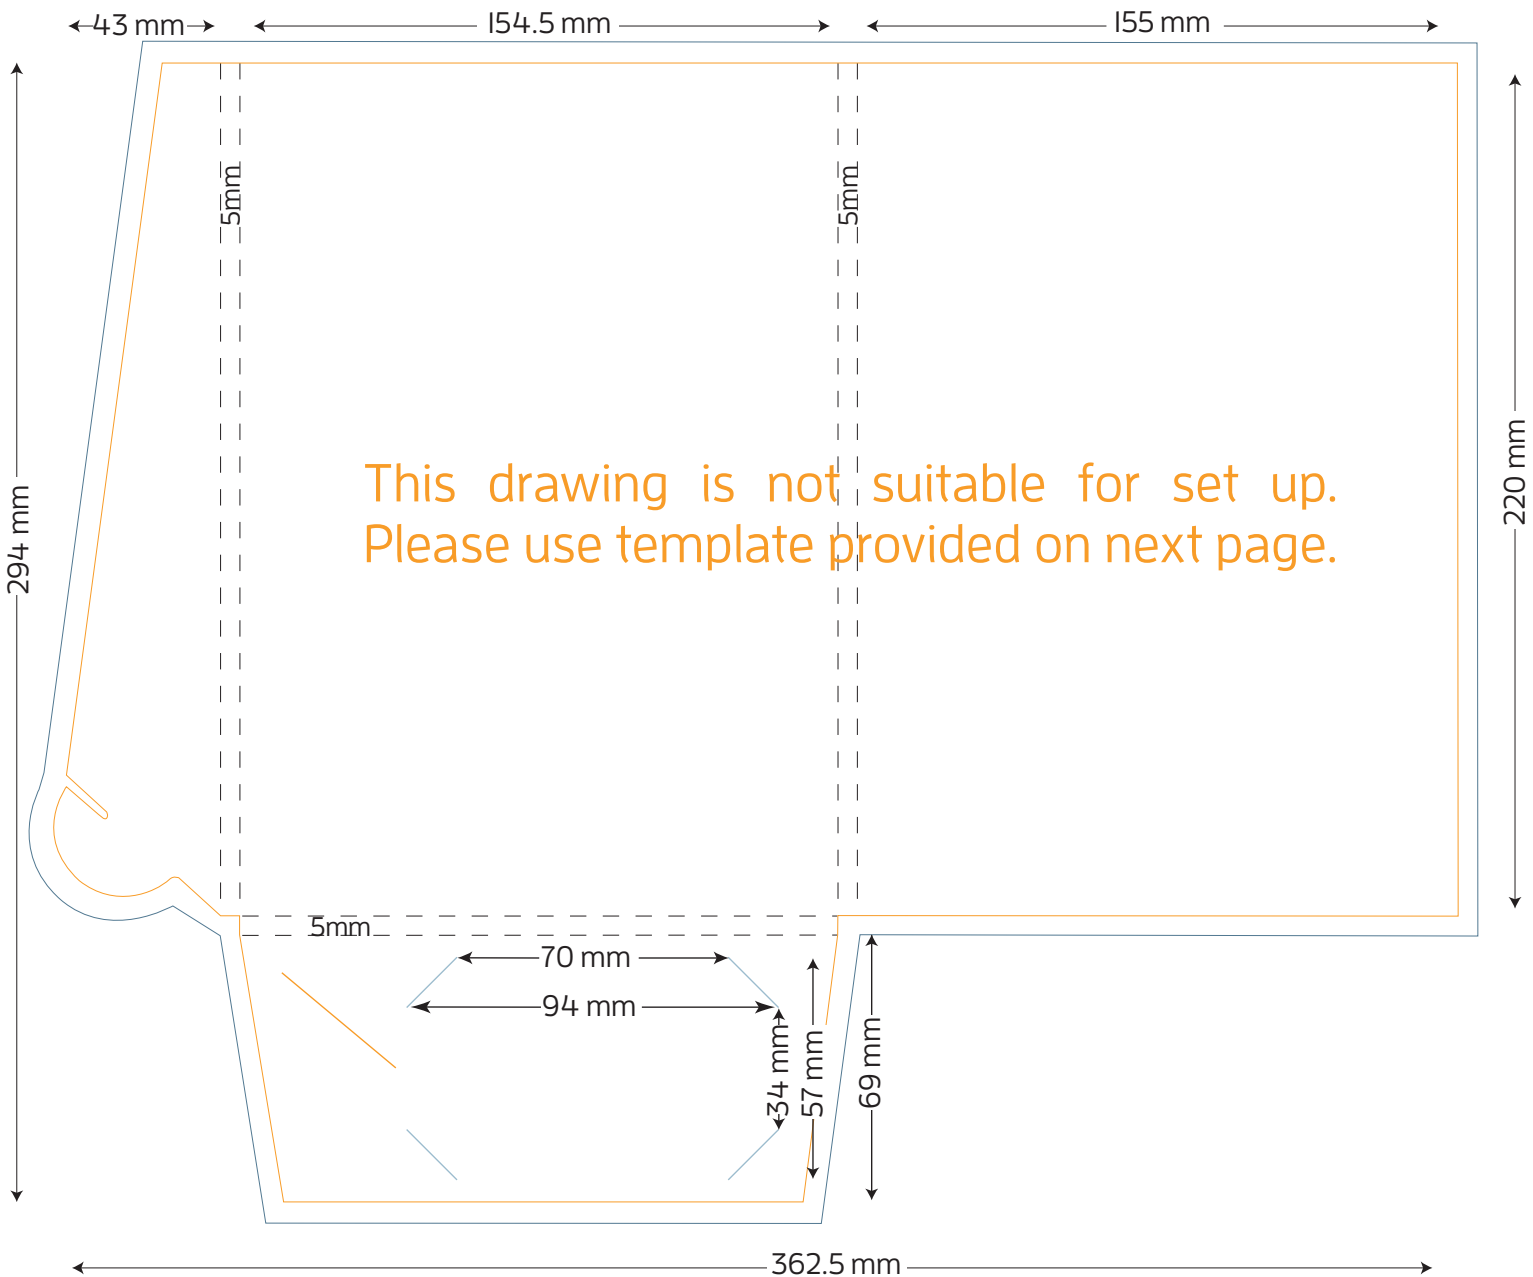

Standard A4 Presentation Folder - No Gusset

FOLDED SIZE: 220mm x 310mm

- TRIM SIZE: 495mm x 379mm
- BLEED: 5mm on all sides
- BUSINESS CARD SLITS
- LOCKING TAB SLIT

Presentation Folder artwork needs to be supplied as a two page PDF per side.
Page 1 Artwork needs to include key lines. This is to demonstrate the position of images and text.
Page 2 Artwork has no key lines. This page will be used to generate the print file.

Standard A4 Presentation Folder - 5mm Gusset

5mm GUSSET

FOLDED SIZE: 220mm x 310mm

Standard A5 Presentation Folder - 5mm Gusset

5mm GUSSET

FOLDED SIZE: 155mm x 220mm

- TRIM SIZE: 362.5mm x 294mm
- BLEED: 5mm on all sides
- BUSINESS CARD SLITS
- LOCKING TAB SLIT

Standard A5 Presentation Folder - 5mm Gusset

5mm GUSSET

FOLDED SIZE: 155mm x 220mm

Style A Presentation Folder - A5 Landscape - No Gusset

FOLDED SIZE: 220mm x 155mm

- TRIM SIZE: 510mm x 224mm
- BLEED: 5mm on all sides
- BUSINESS CARD SLITS
- LOCKING TAB SLIT