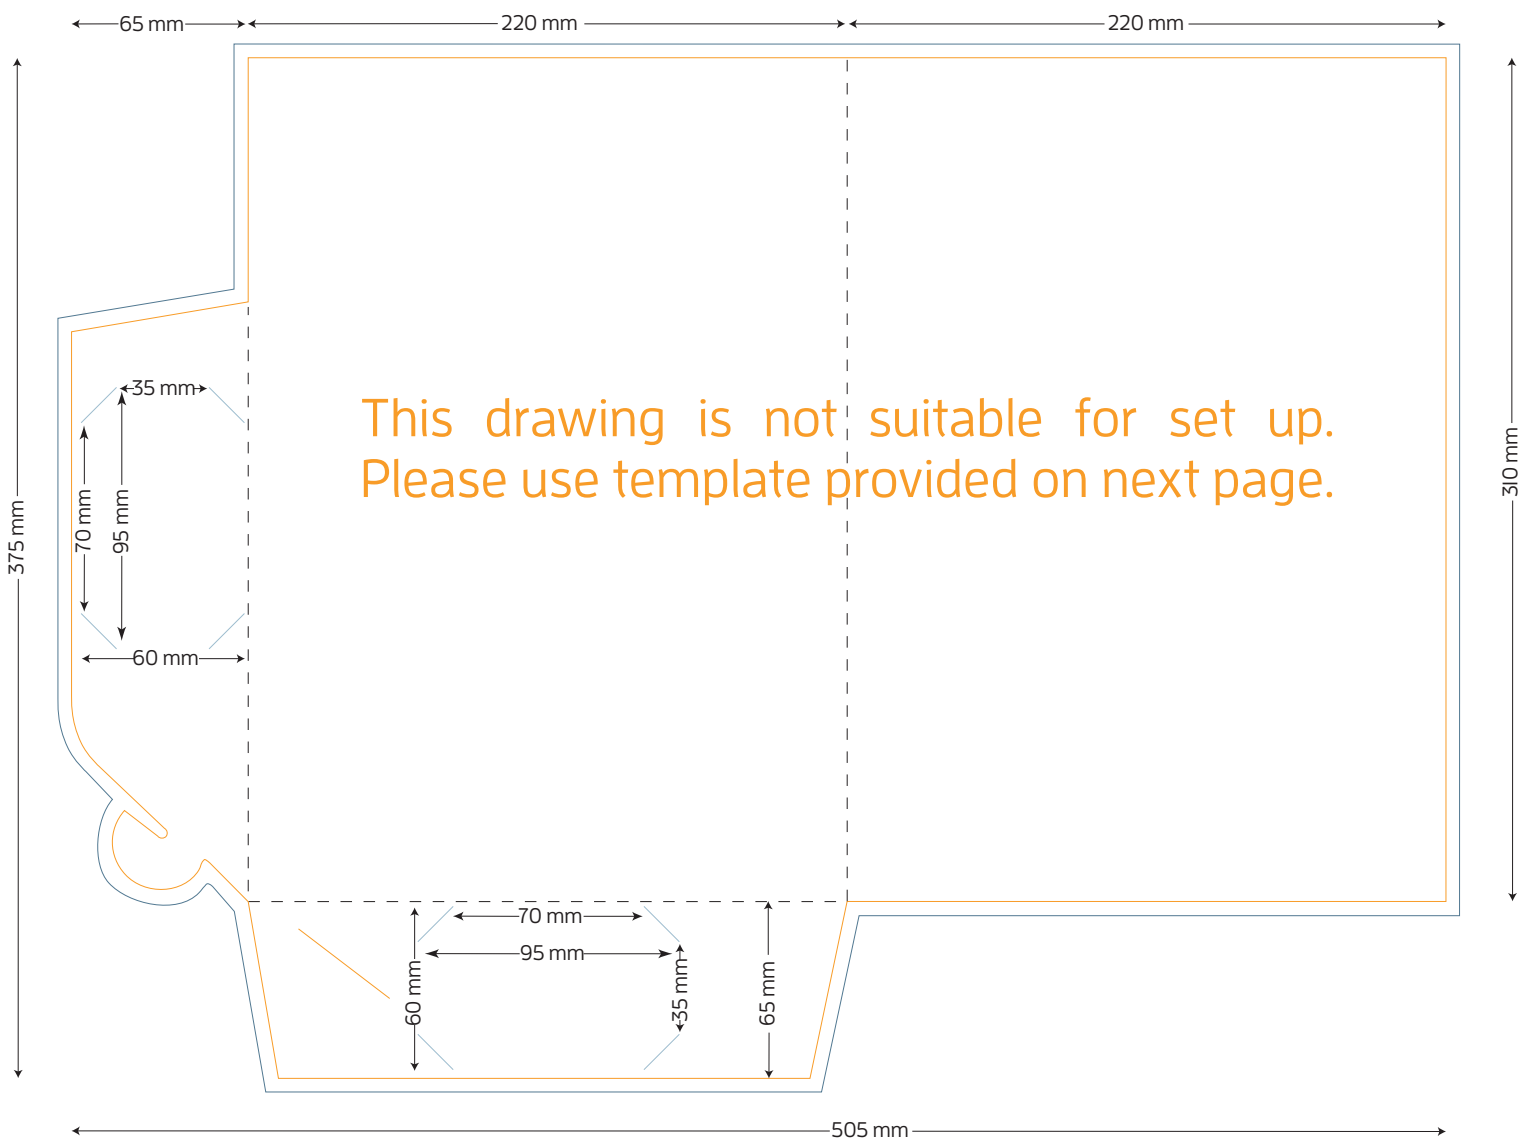

Style I A4 Presentation Folder - No Gusset

FOLDED SIZE: 220mm x 310mm

Style J A4 Presentation Folder - No Gusset

FOLDED SIZE: 220mm x 310mm

- TRIM SIZE: 505mm x 375mm
- BLEED: 5mm on all sides
- BUSINESS CARD SLITS
- LOCKING TAB SLIT

Style L A4 Presentation Folder - 5mm Gusset

FOLDED SIZE: 220mm x 310mm

- TRIM SIZE: 525mm x 405mm
- BLEED: 5mm on all sides
- BUSINESS CARD SLITS
- LOCKING TAB SLIT

Presentation Folder artwork needs to be supplied as a two page PDF per side.
Page 1 Artwork needs to include key lines. This is to demonstrate the position of images and text.
Page 2 Artwork has no key lines. This page will be used to generate the print file.