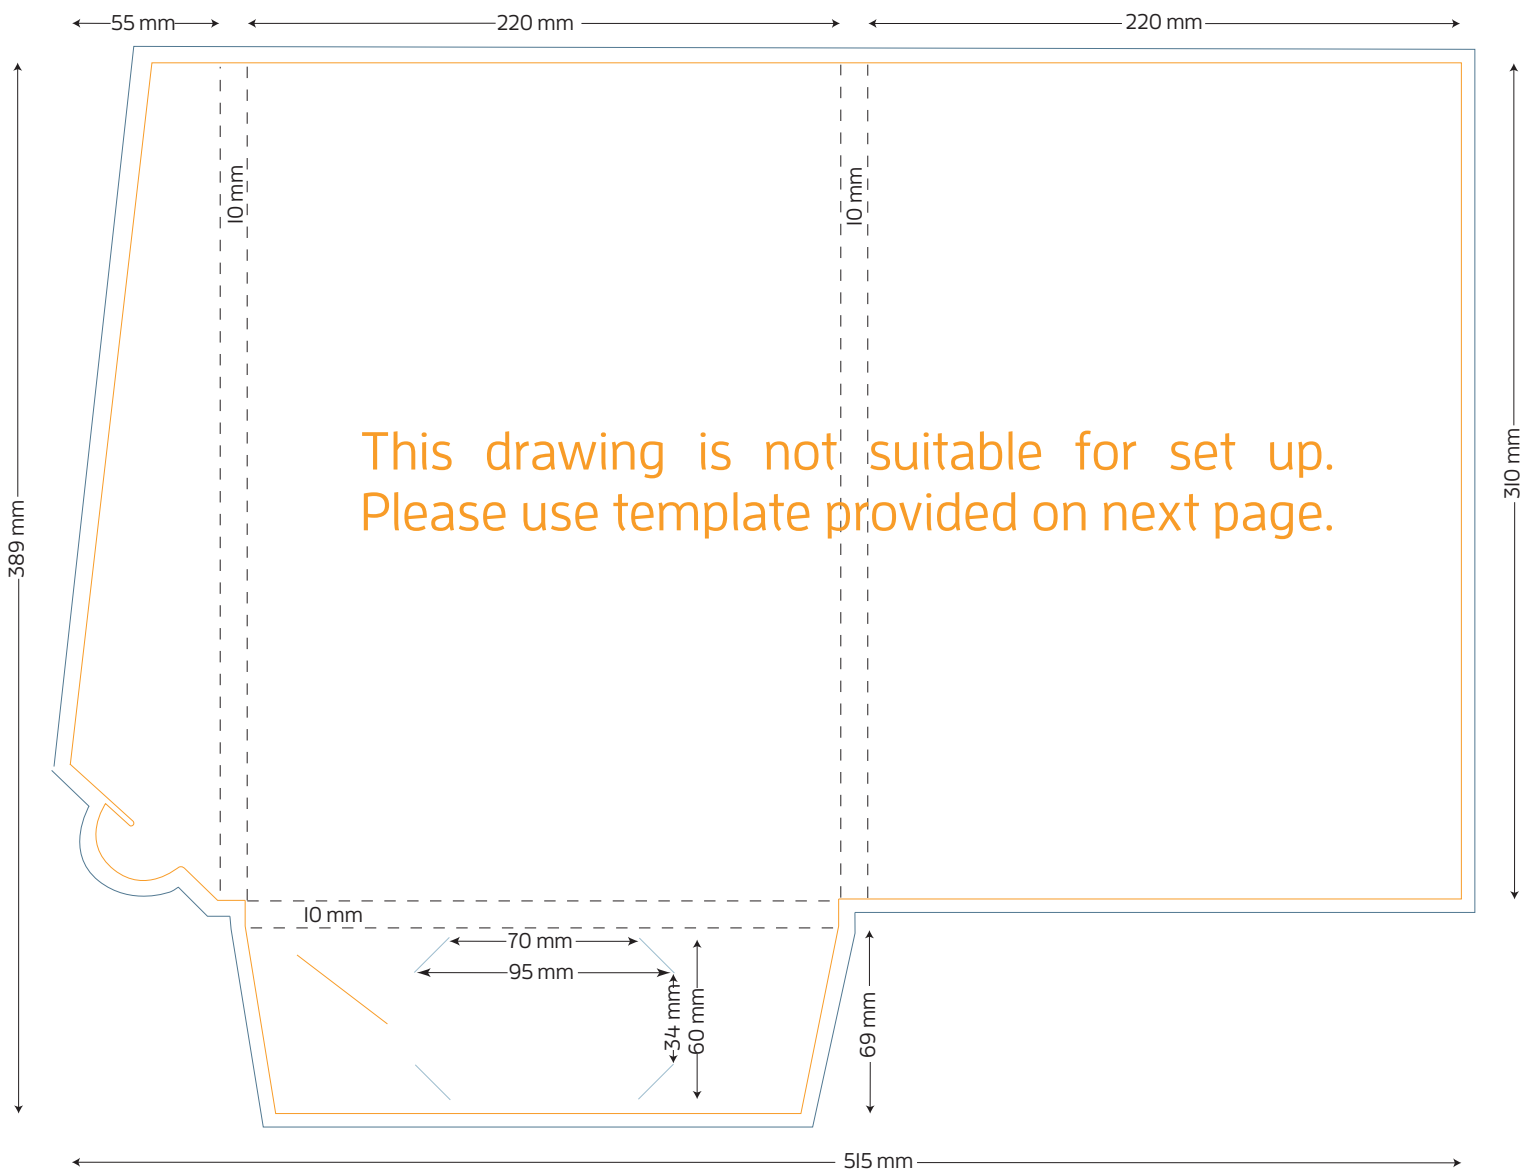

Standard A4 Presentation Folder - No Gusset

FOLDED SIZE: 220mm x 310mm

- TRIM SIZE: 495mm x 379mm
- BLEED: 5mm on all sides
- BUSINESS CARD SLITS
- LOCKING TAB SLIT

Presentation Folder artwork needs to be supplied as a two page PDF per side.
Page 1 Artwork needs to include key lines. This is to demonstrate the position of images and text.
Page 2 Artwork has no key lines. This page will be used to generate the print file.

Standard A5 Presentation Folder - 5mm Gusset

5mm GUSSET

FOLDED SIZE: 155mm x 220mm

Style A Presentation Folder - A5 Landscape - No Gusset

FOLDED SIZE: 220mm x 155mm

- TRIM SIZE: 510mm x 224mm
- BLEED: 5mm on all sides
- BUSINESS CARD SLITS
- LOCKING TAB SLIT

Style D A4 Presentation Folder - 5mm Gusset

5mm GUSSET

FOLDED SIZE: 220mm x 310mm

Style E A4 Presentation Folder - 10mm Gusset

10mm GUSSET

FOLDED SIZE: 220mm x 310mm

- TRIM SIZE: 515mm x 389mm
- BLEED: 5mm on all sides
- BUSINESS CARD SLITS
- LOCKING TAB SLIT