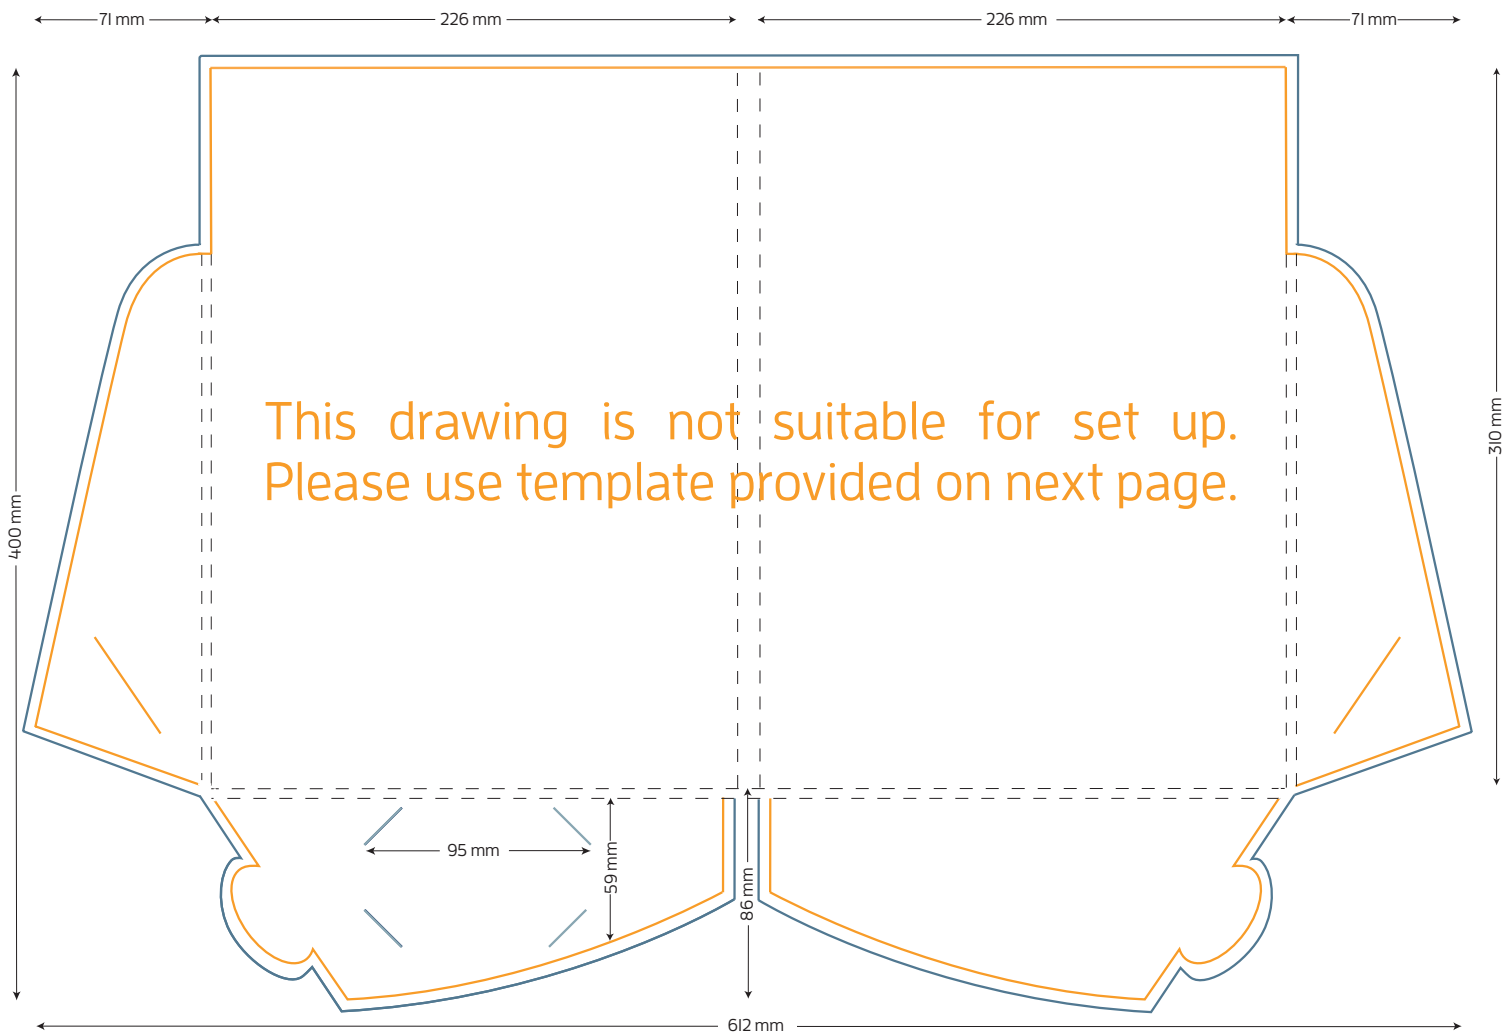

STYLE R A4 Presentation Folder
Single sided flap, 4mm gussets, 5mm spine
FOLDED SIZE: 226mm x 310mm

STYLE S A4 Presentation Folder

Double sided flap, no gusset

FOLDED SIZE: 226mm x 310mm

TRIM SIZE: 595mm x 396mm

BLEED: 5mm on all sides

BUSINESS CARD SLITS

LOCKING TAB SLIT

Presentation Folder artwork needs to be supplied as a two page PDF per side.
Page 1 Artwork needs to include key lines. This is to demonstrate the position of images and text.
Page 2 Artwork has no key lines. This page will be used to generate the print file.

STYLE S A4 Presentation Folder

Double sided flap, no gusset

FOLDED SIZE: 226mm x 310mm

STYLE T A4 Presentation Folder

Double sided flap, 10mm spine, 4mm gussets

FOLDED SIZE: 226mm x 310mm

TRIM SIZE: 612mm x 400mm