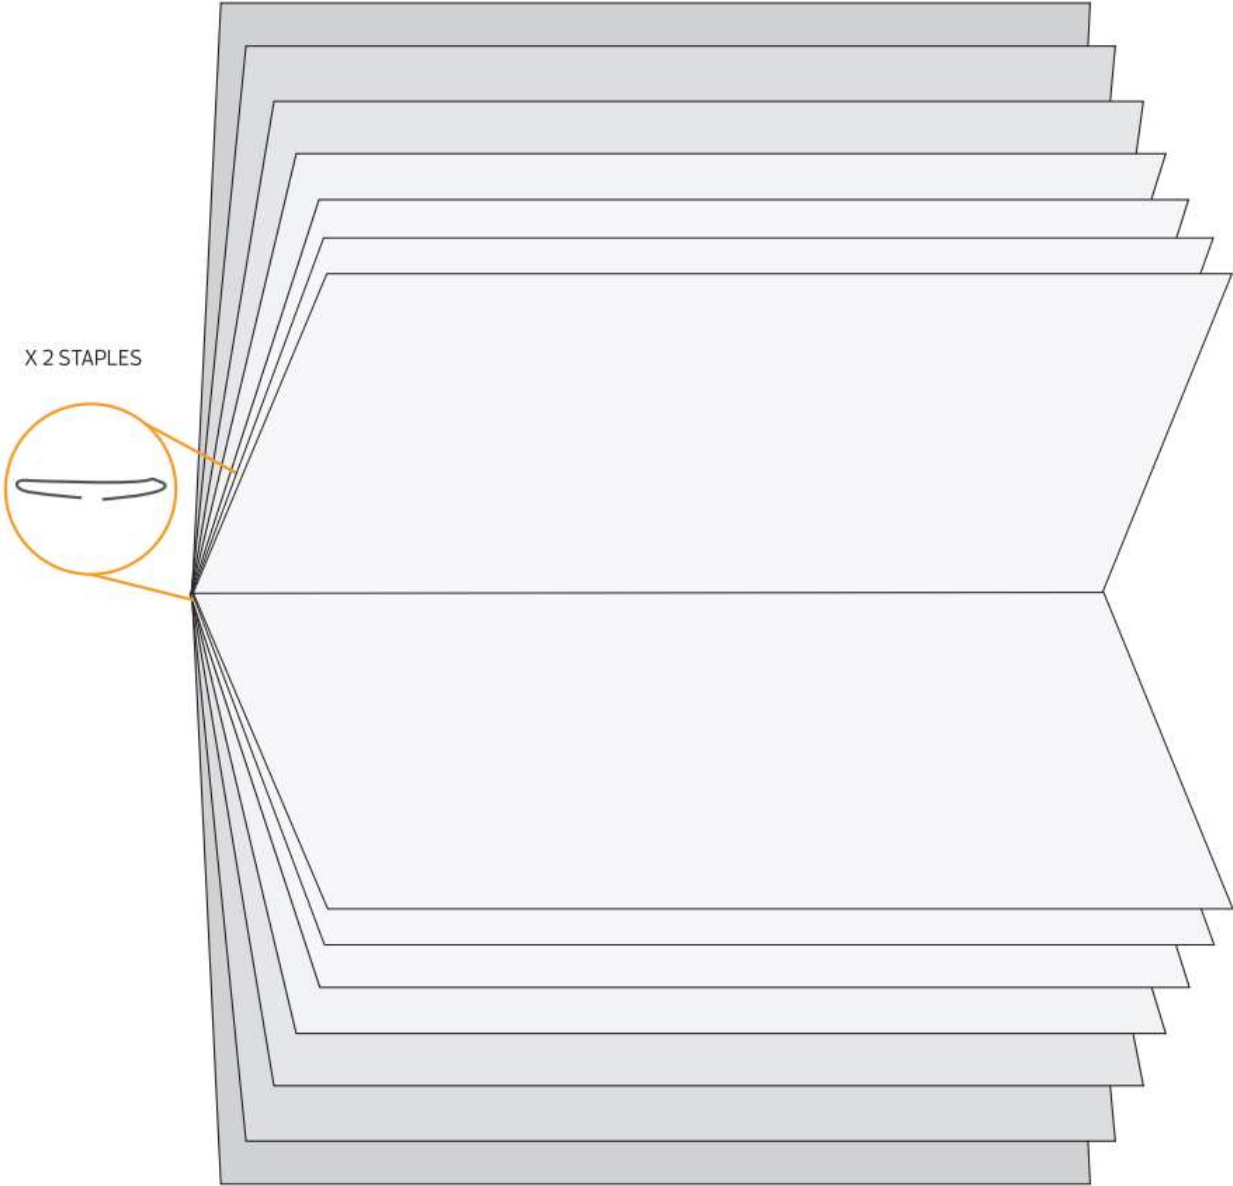

A4 LANDSCAPE WALL CALENDAR

SADDLE STITCHED

SIZE: 297mm x 210mm