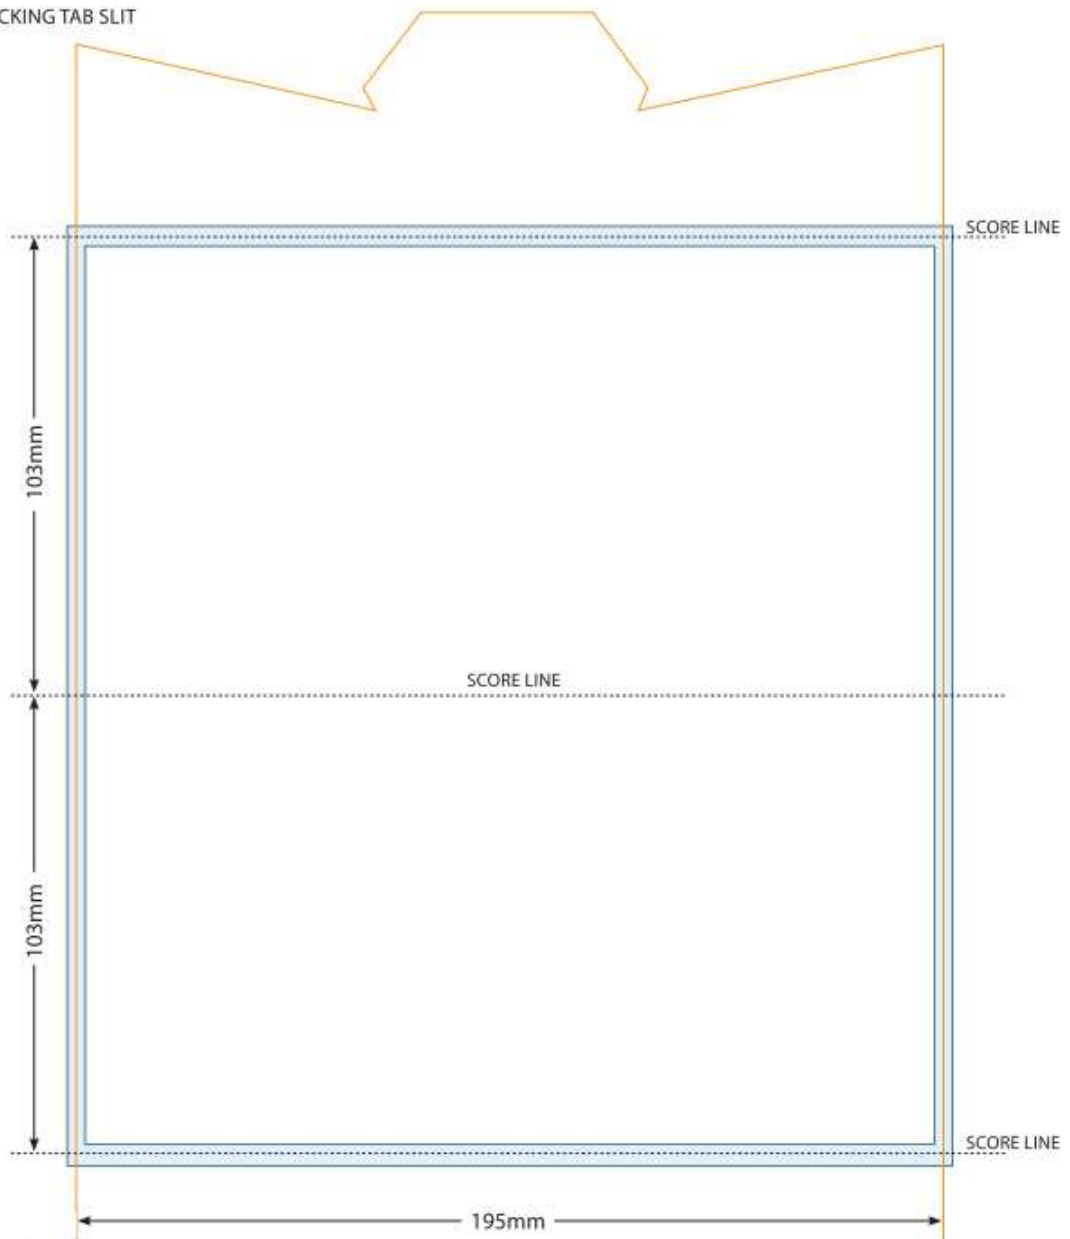

TENT CALENDAR

FOLDED SIZE: 195mm x 103mm

- TRIM DIE CUT: 195mm x 290mm
- BLEED: 199mm x 210mm
- SAFE PRINT AREA: 189mm X 200mm
- LOCKING TAB SLIT

HOW TO ORDER

SELECT "BROCHURES AND FLYERS"
SELECT STOCK (MINIMUM 300GSM IS REQUIRED)
SELECT PRINT TYPE: FRONT : COLOUR BACK : UNPRINTED
SELECT : SCORING
UNDER SPECIAL INSTRUCTIONS : TYPE IN TENT CALENDAR

TRIM SIZE : A4

INCLUDE ANY OTHER INSTRUCTIONS, UPLOAD ARTWORK & CONTINUE
A QUOTE WILL BE GENERATED AND RETURNED TO YOU FOR APPROVAL
PRIOR TO SUBMITTING THE ORDER