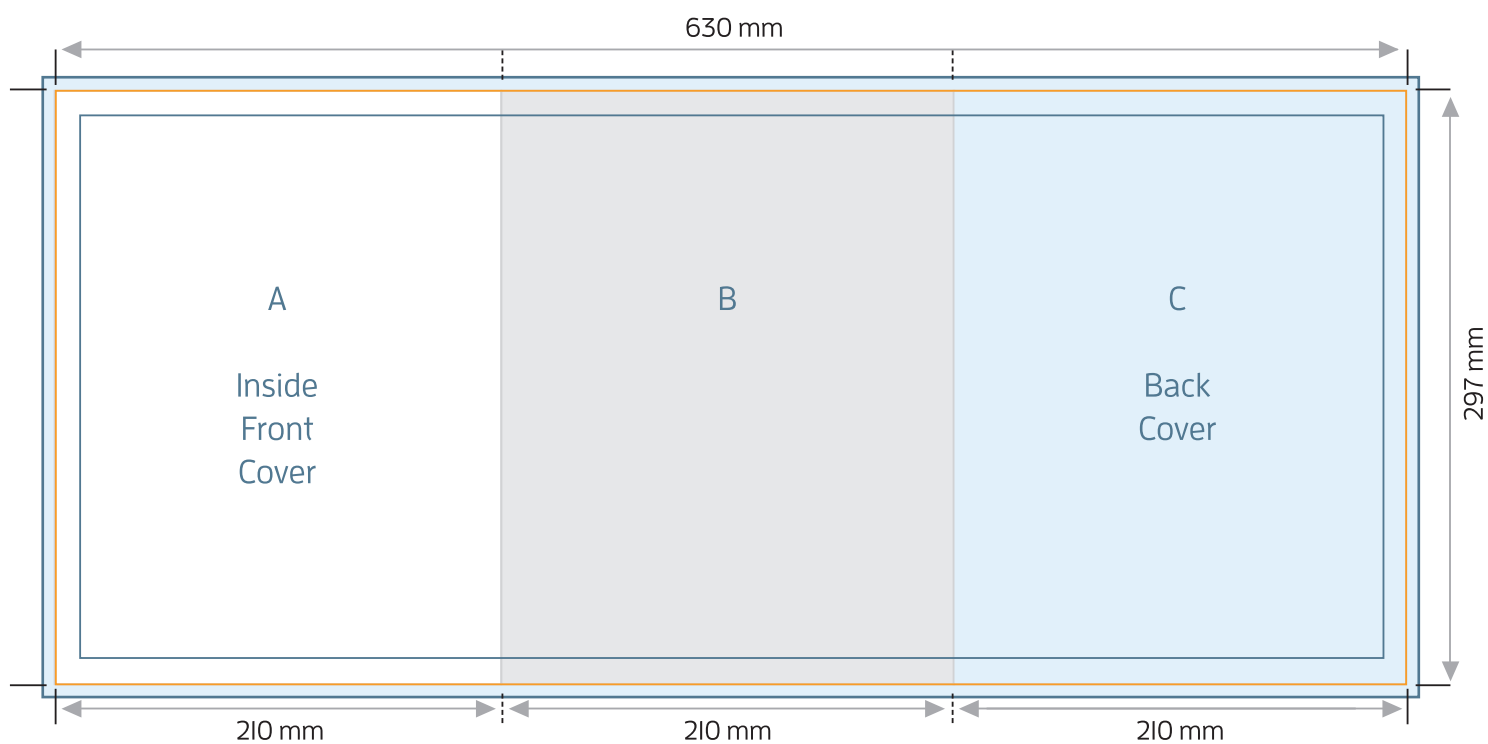

A4 6pp BROCHURE - ROLL FOLD

FOLDED SIZE: 210mm x 297mm

TRIM SIZE: 627mm x 297mm

BLEED: 631mm x 301mm

SAFE PRINT AREA: 621mm x 291mm

A4 6pp BROCHURE - ROLL FOLD

TRIM SIZE: 627mm x 297mm

FOLDED SIZE: 210mm x 297mm

A4 6pp BROCHURE - ZIG ZAG FOLD

FOLDED SIZE: 210mm x 297mm

TRIM SIZE: 630mm x 297mm

BLEED: 634mm x 301mm

SAFE PRINT AREA: 624mm x 291mm

A4 6pp BROCHURE - ZIG ZAG FOLD

TRIM SIZE: 630mm x 297mm

FOLDED SIZE: 210mm x 297mm