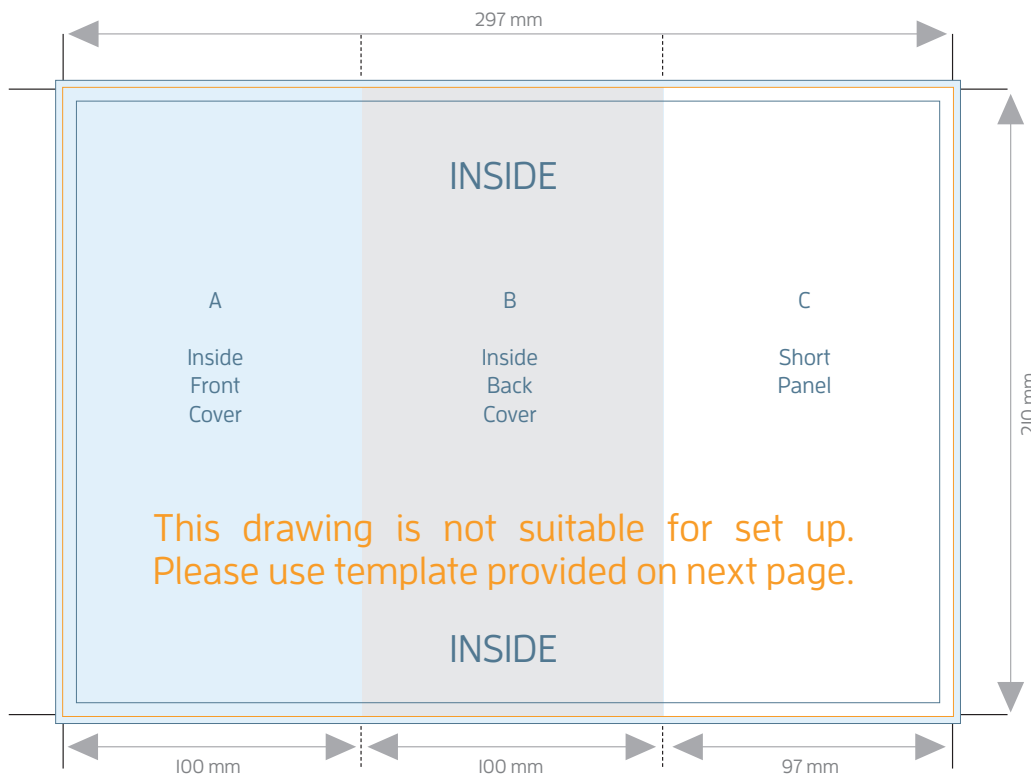

FOLDED SIZE: 210mm x 297mm

ALL PANELS ARE 210mm wide

A4 to DL 6pp FLYERS - ROLL FOLD (100x99x98mm)

FOLDED SIZE: 100mm x 210mm

TRIM SIZE: 297mm x 210mm

BLEED: 301mm x 214mm

SAFE PRINT AREA: 291mm x 204mm

A4 to DL 6pp FLYERS - ROLL FOLD (100x99x98mm)

FOLDED SIZE: 100mm x 210mm

OUTSIDE file supplied as Page 1

A4 to DL 6pp FLYERS - ROLL FOLD (100x99x98mm)

FOLDED SIZE: 100mm x 210mm

INSIDE file supplied as Page 2

A4 to DL 6pp FLYERS - ROLL FOLD (100x100x97mm)

FOLDED SIZE: 100mm x 210mm

TRIM SIZE: 297mm x 210mm

BLEED: 301mm x 214mm

SAFE PRINT AREA: 291mm x 204mm

A4 to DL 6pp FLYERS - ROLL FOLD (100x100x97mm)

FOLDED SIZE: 100mm x 210mm

OUTSIDE file supplied as Page 1

LANDSCAPE

SIZE: 210mm x 198mm - Scored to 210mm x 99mm

 TRIM SIZE: 210mm x 198mm

 BLEED: 214mm x 202mm

 SAFE PRINT AREA: 204mm x 192mm

DL FLYERS - DOUBLE

PORTRAIT

SIZE: 198mm x 210mm - Scored to 99mm x 210mm