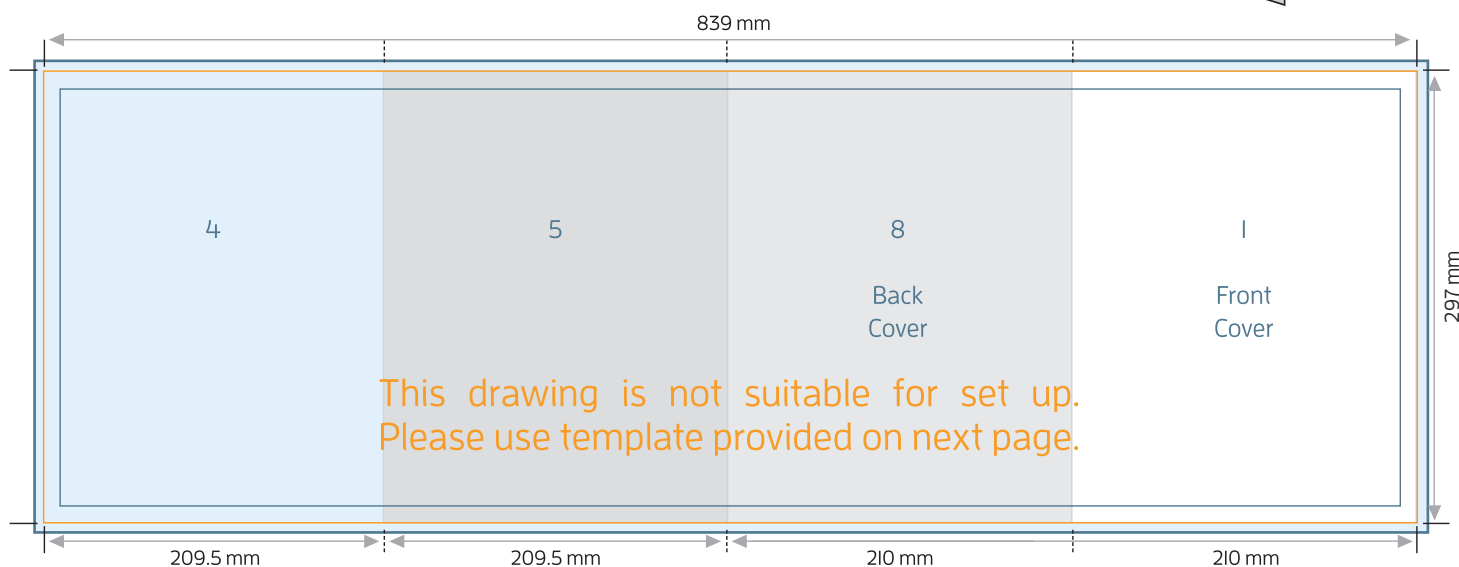

DL 8pp BROCHURE - ZIG ZAG FOLD

FOLDED SIZE: 99mm x 210mm

TRIM SIZE: 396mm x 210mm

BLEED: 400mm x 214mm

SAFE PRINT AREA: 390mm x 204mm

Brochure artwork needs to be supplied as a two page pdf.

Page 1 – Artwork includes key-lines to demonstrate positional.

Page 2 – Artwork with key-lines removed.

DL 8pp BROCHURE - ZIG ZAG FOLD

FOLDED SIZE: 99mm x 210mm

DL 8pp BROCHURE - ZIG ZAG FOLD

FOLDED SIZE: 99mm x 210mm

A4 8pp BROCHURE - DOUBLE PARALLEL

FOLDED SIZE: 210mm x 297mm

TRIM SIZE: 839mm x 297mm BLEED: 843mm x 301mm

SAFE PRINT AREA: 833mm x 291mm

4

5

8

1

Back
Cover

Front
Cover

FOLDED SIZE: 210mm x 297mm

ALL PANELS ARE 210mm wide

A4 to DL 6pp FLYERS - ROLL FOLD (100x99x98mm)

FOLDED SIZE: 100mm x 210mm

TRIM SIZE: 297mm x 210mm

BLEED: 301mm x 214mm

SAFE PRINT AREA: 291mm x 204mm

A4 to DL 6pp FLYERS - ROLL FOLD (100x99x98mm)