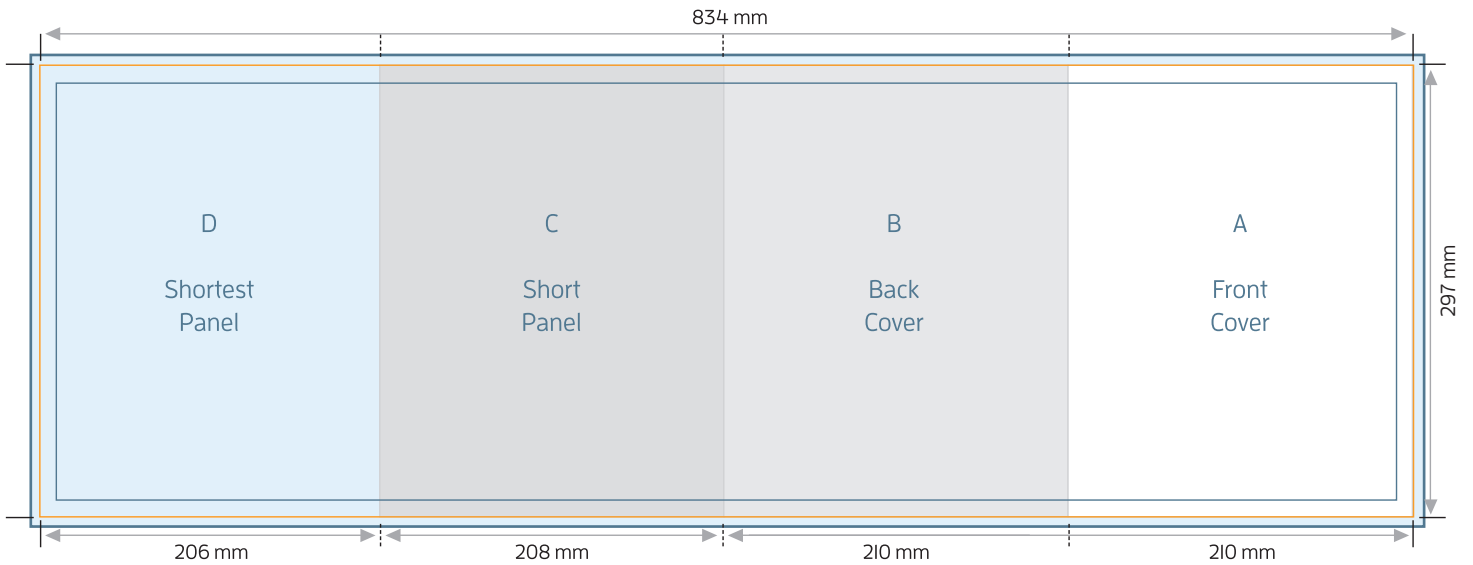

A4 6pp BROCHURE - ZIG ZAG FOLD

FOLDED SIZE: 210mm x 297mm

TRIM SIZE: 630mm x 297mm

BLEED: 634mm x 301mm

SAFE PRINT AREA: 624mm x 291mm

A4 6pp BROCHURE - ZIG ZAG FOLD

TRIM SIZE: 630mm x 297mm

FOLDED SIZE: 210mm x 297mm

ALL PANELS ARE 210mm wide

A4 8pp BROCHURE - ROLL FOLD

FOLDED SIZE: 210mm x 297mm

TRIM SIZE: 834mm x 297mm BLEED: 838mm x 301mm SAFE PRINT AREA: 828mm x 291mm

A4 8pp BROCHURE - ROLL FOLD

TRIM SIZE: 834mm x 297mm