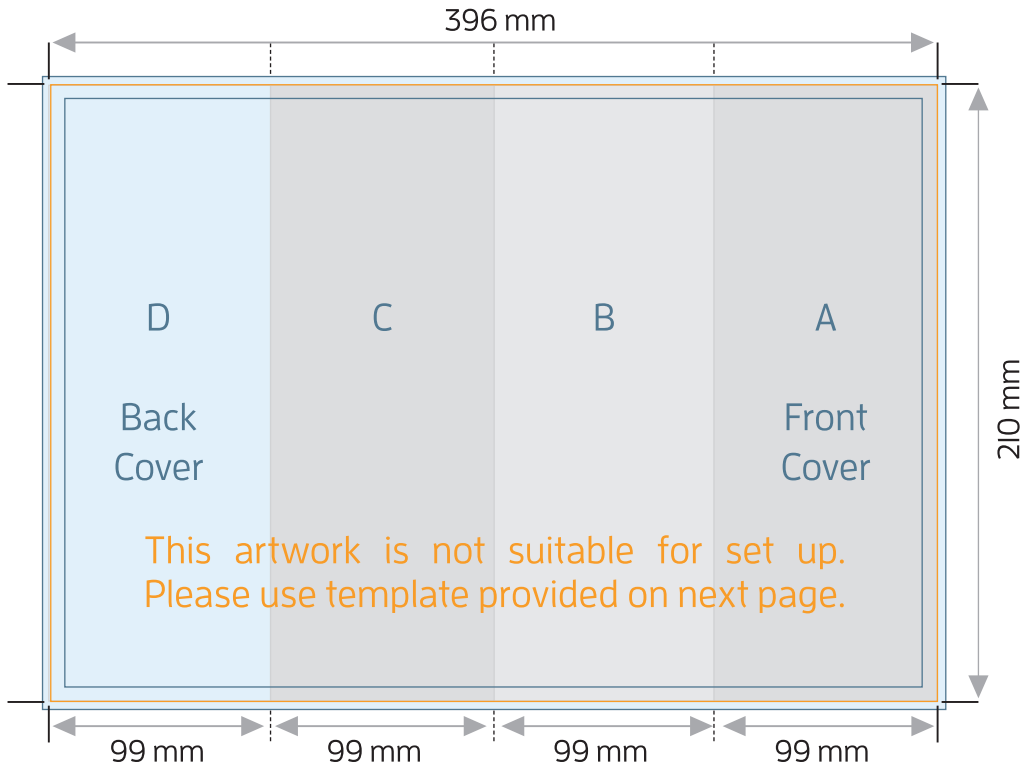

DL 8pp BROCHURE - ZIG ZAG FOLD

FOLDED SIZE: 99mm x 210mm

TRIM SIZE: 396mm x 210mm

BLEED: 400mm x 214mm

SAFE PRINT AREA: 390mm x 204mm

Brochure artwork needs to be supplied as a two page pdf.

Page 1 – Artwork includes key-lines to demonstrate positional.

Page 2 – Artwork with key-lines removed.

DL 8pp BROCHURE - ZIG ZAG FOLD

FOLDED SIZE: 99mm x 210mm

DL 8pp BROCHURE - ZIG ZAG FOLD

FOLDED SIZE: 99mm x 210mm

A4 8pp BROCHURE - DOUBLE PARALLEL

FOLDED SIZE: 210mm x 297mm

FOLDED SIZE: 210mm x 297mm

ALL PANELS ARE 210mm wide

A4 to DL 6pp FLYERS - ROLL FOLD (100x99x98mm)

FOLDED SIZE: 100mm x 210mm

TRIM SIZE: 297mm x 210mm

BLEED: 301mm x 214mm

SAFE PRINT AREA: 291mm x 204mm

A4 to DL 6pp FLYERS - ROLL FOLD (100x99x98mm)

LANDSCAPE

SIZE: 210mm x 198mm - Scored to 210mm x 99mm

 TRIM SIZE: 210mm x 198mm

 BLEED: 214mm x 202mm

 SAFE PRINT AREA: 204mm x 192mm

DL FLYERS - DOUBLE

PORTRAIT

SIZE: 198mm x 210mm - Scored to 99mm x 210mm