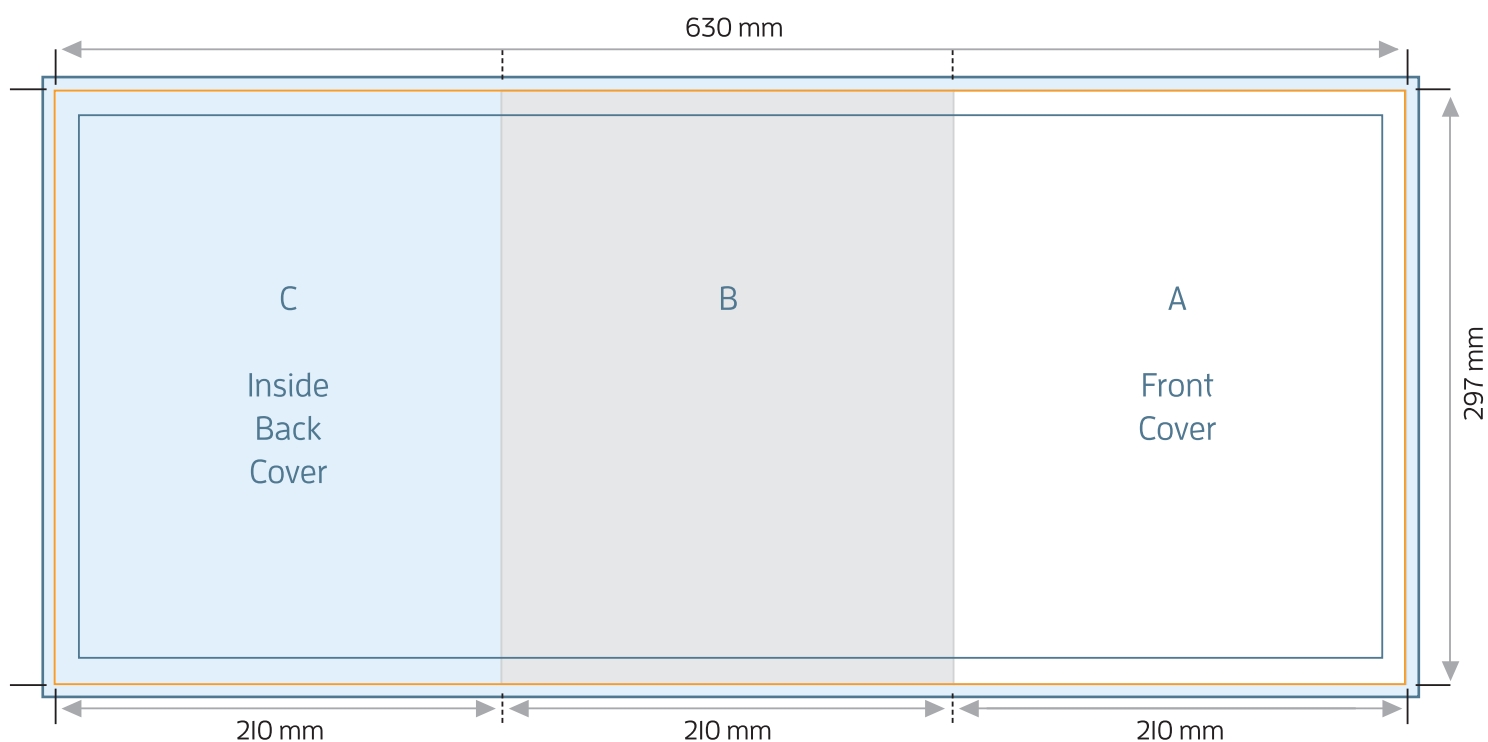

A4 6pp BROCHURE - ROLL FOLD

FOLDED SIZE: 210mm x 297mm

TRIM SIZE: 627mm x 297mm

BLEED: 631mm x 301mm

SAFE PRINT AREA: 621mm x 291mm

A4 6pp BROCHURE - ROLL FOLD

TRIM SIZE: 627mm x 297mm

FOLDED SIZE: 210mm x 297mm

A4 6pp BROCHURE - ZIG ZAG FOLD

FOLDED SIZE: 210mm x 297mm

TRIM SIZE: 630mm x 297mm

BLEED: 634mm x 301mm

SAFE PRINT AREA: 624mm x 291mm

A4 6pp BROCHURE - ZIG ZAG FOLD

TRIM SIZE: 630mm x 297mm

FOLDED SIZE: 210mm x 297mm