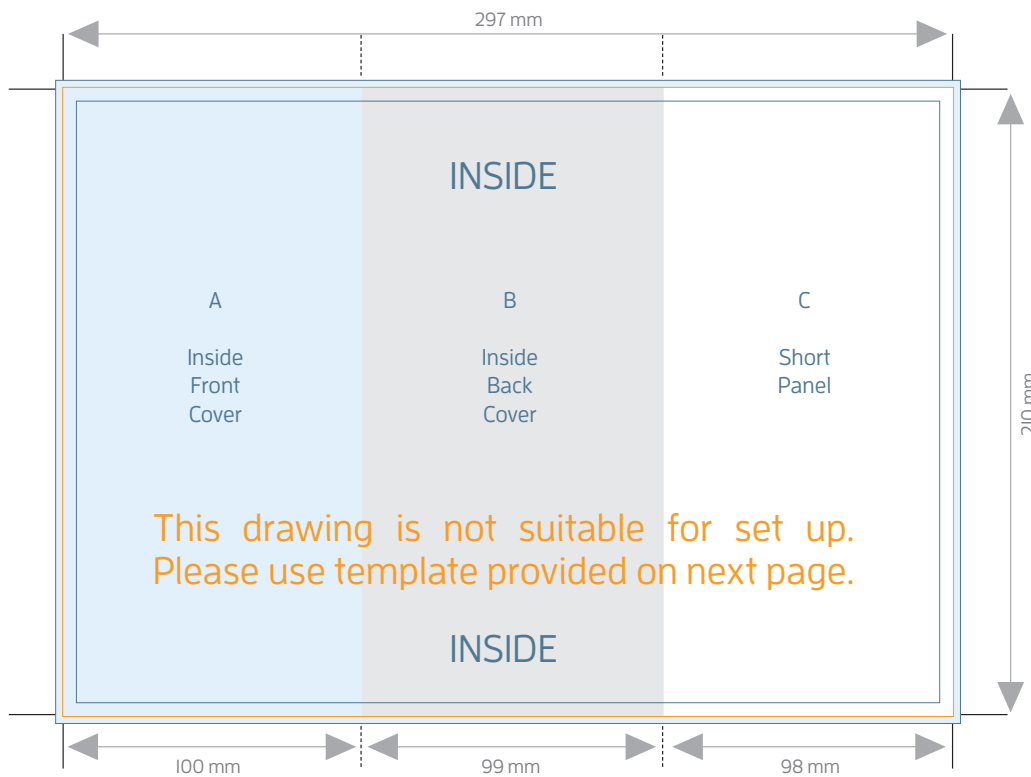

FOLDED SIZE: 210mm x 297mm

A4 8pp BROCHURE - ZIG ZAG

FOLDED SIZE: 210mm x 297mm

TRIM SIZE: 840mm x 297mm BLEED: 844mm x 301mm SAFE PRINT AREA: 834mm x 291mm

A4 8pp BROCHURE - ZIG ZAG

TRIM SIZE: 840mm x 297mm

FOLDED SIZE: 210mm x 297mm

ALL PANELS ARE 210mm wide

A4 to DL 6pp FLYERS - ROLL FOLD (100x99x98mm)

FOLDED SIZE: 100mm x 210mm

TRIM SIZE: 297mm x 210mm

BLEED: 301mm x 214mm

SAFE PRINT AREA: 291mm x 204mm

A4 to DL 6pp FLYERS - ROLL FOLD (100x99x98mm)

FOLDED SIZE: 100mm x 210mm

OUTSIDE file supplied as Page 1

A4 to DL 6pp FLYERS - ROLL FOLD (100x99x98mm)

FOLDED SIZE: 100mm x 210mm

INSIDE file supplied as Page 2

A4 to DL 6pp FLYERS - ROLL FOLD (100x100x97mm)

LANDSCAPE

SIZE: 210mm x 198mm - Scored to 210mm x 99mm

 TRIM SIZE: 210mm x 198mm

 BLEED: 214mm x 202mm

 SAFE PRINT AREA: 204mm x 192mm

DL FLYERS - DOUBLE

PORTRAIT

SIZE: 198mm x 210mm - Scored to 99mm x 210mm