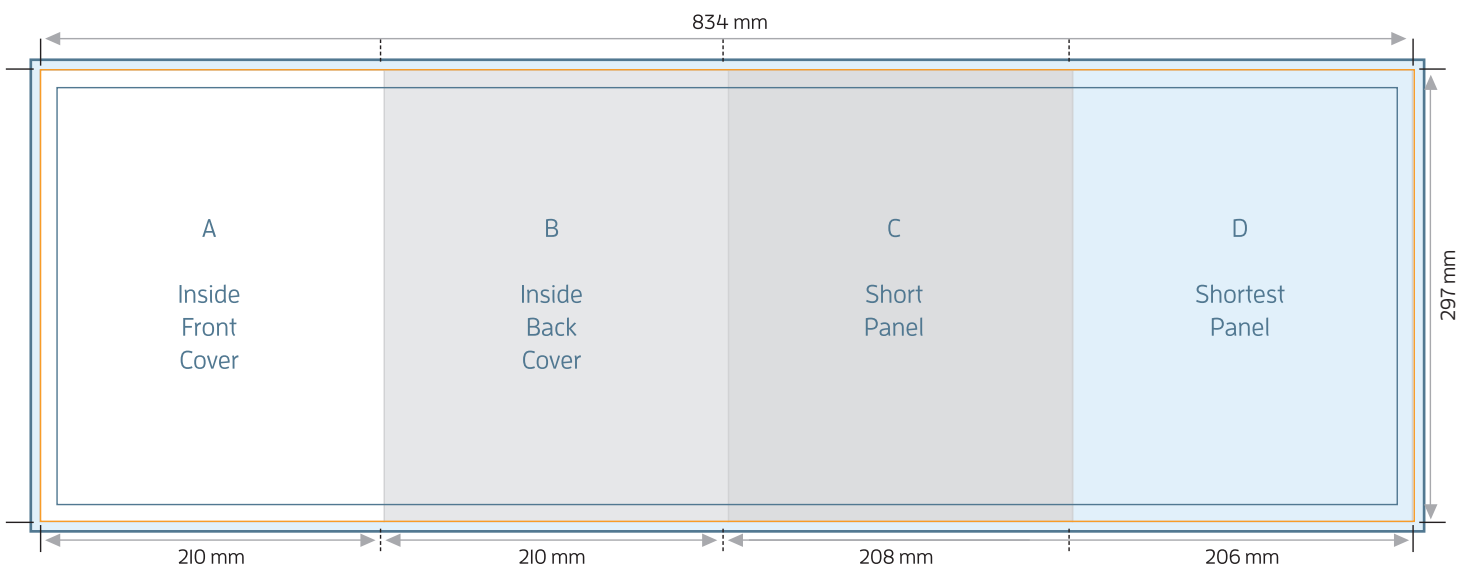

A4 6pp BROCHURE - ZIG ZAG FOLD

FOLDED SIZE: 210mm x 297mm

TRIM SIZE: 630mm x 297mm

BLEED: 634mm x 301mm

SAFE PRINT AREA: 624mm x 291mm

A4 6pp BROCHURE - ZIG ZAG FOLD

TRIM SIZE: 630mm x 297mm

FOLDED SIZE: 210mm x 297mm

ALL PANELS ARE 210mm wide

A4 8pp BROCHURE - ROLL FOLD

FOLDED SIZE: 210mm x 297mm

TRIM SIZE: 834mm x 297mm BLEED: 838mm x 301mm SAFE PRINT AREA: 828mm x 291mm

A4 8pp BROCHURE - ROLL FOLD

TRIM SIZE: 834mm x 297mm