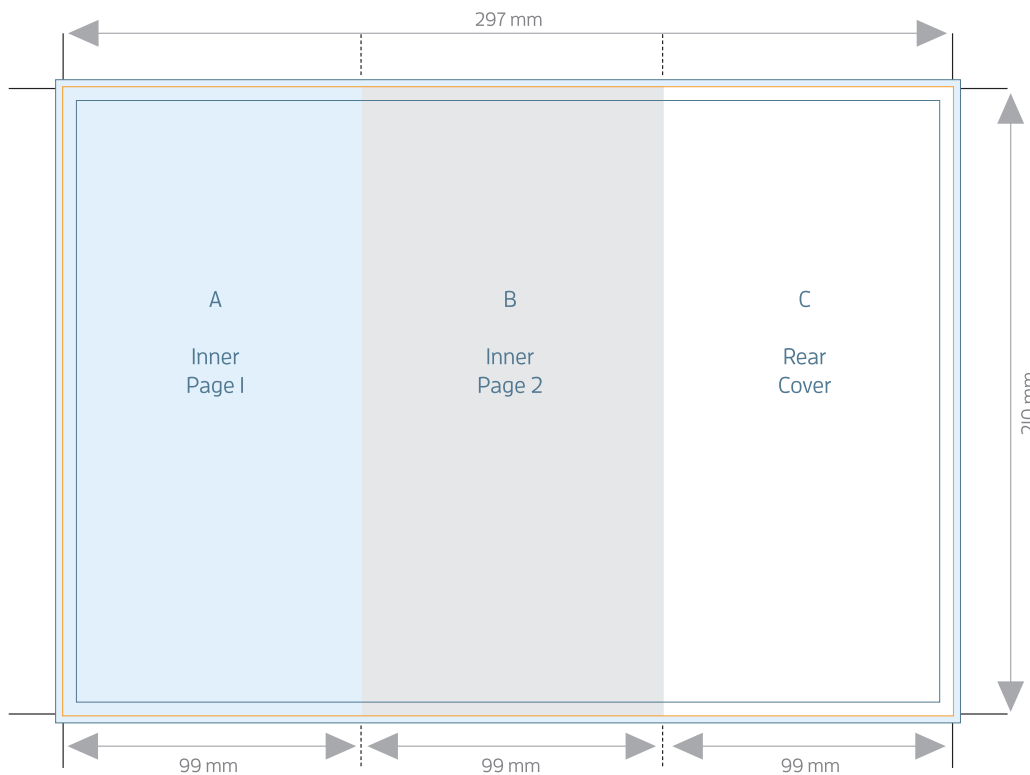

FOLDED SIZE: 100mm x 210mm

TRIM SIZE: 297mm x 210mm

BLEED: 301mm x 214mm

SAFE PRINT AREA: 291mm x 204mm

A4 to DL 6pp FLYERS - ROLL FOLD (100x100x97mm)

FOLDED SIZE: 100mm x 210mm

OUTSIDE file supplied as Page 1

A4 to DL 6pp FLYERS - ROLL FOLD (100x100x97mm)

FOLDED SIZE: 100mm x 210mm

INSIDE file supplied as Page 2

A4 to DL 6pp FLYERS - ZIG ZAG FOLD

FOLDED SIZE: 99mm x 210mm

TRIM SIZE: 297mm x 210mm

BLEED: 301mm x 214mm

SAFE PRINT AREA: 291mm x 204mm

DL 8pp BROCHURE - ROLL FOLD

FOLDED SIZE: 101mm x 210mm

TRIM SIZE: 396mm x 210mm

BLEED: 400mm x 214mm

SAFE PRINT AREA: 390mm x 204mm

Brochure artwork needs to be supplied as a two page PDF.

LANDSCAPE

SIZE: 210mm x 198mm - Scored to 210mm x 99mm

 TRIM SIZE: 210mm x 198mm

 BLEED: 214mm x 202mm

 SAFE PRINT AREA: 204mm x 192mm

DL FLYERS - DOUBLE

PORTRAIT

SIZE: 198mm x 210mm - Scored to 99mm x 210mm