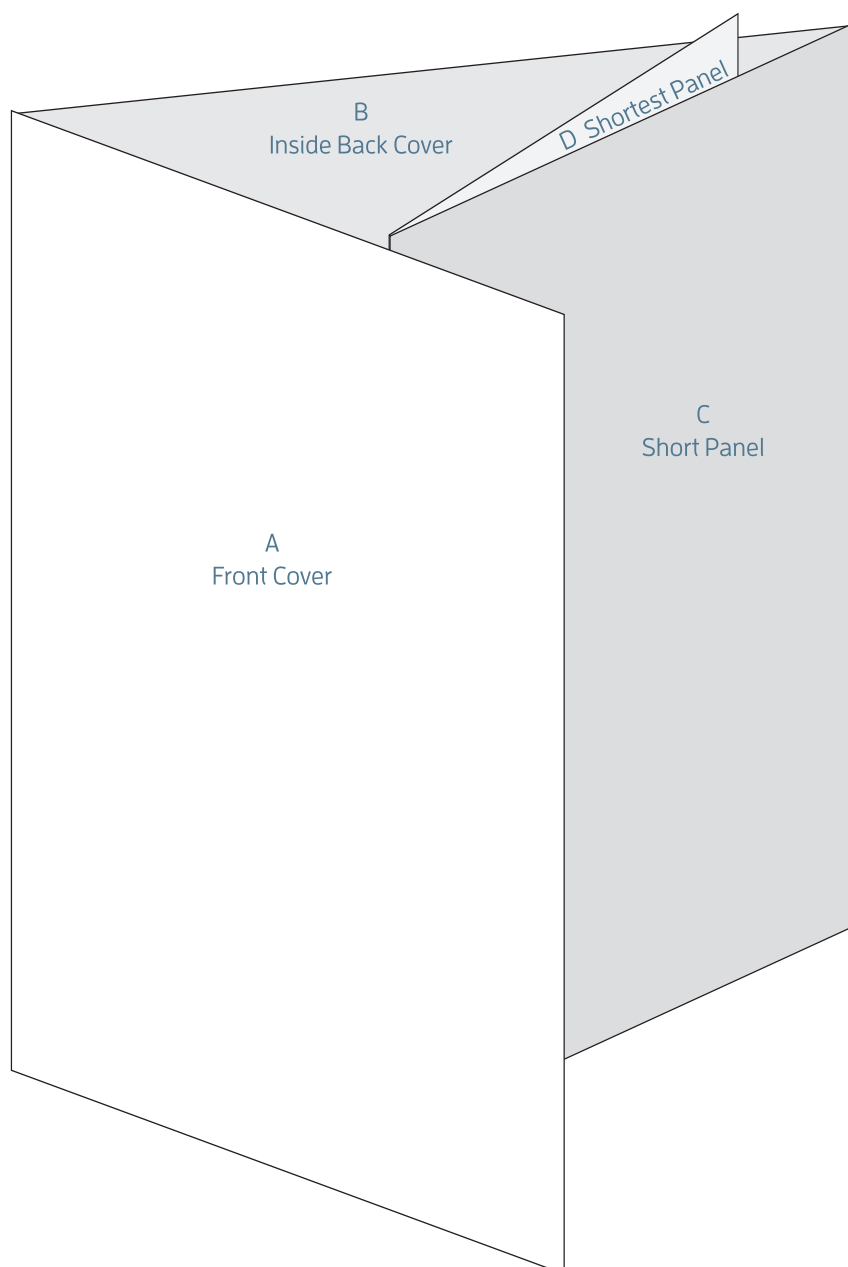

A4 6pp BROCHURE - ZIG ZAG FOLD

FOLDED SIZE: 210mm x 297mm

TRIM SIZE: 630mm x 297mm

BLEED: 634mm x 301mm

SAFE PRINT AREA: 624mm x 291mm

A4 6pp BROCHURE - ZIG ZAG FOLD

TRIM SIZE: 630mm x 297mm

FOLDED SIZE: 210mm x 297mm

ALL PANELS ARE 210mm wide

A4 8pp BROCHURE - ROLL FOLD

FOLDED SIZE: 210mm x 297mm

TRIM SIZE: 834mm x 297mm BLEED: 838mm x 301mm SAFE PRINT AREA: 828mm x 291mm

A4 8pp BROCHURE - ROLL FOLD

TRIM SIZE: 834mm x 297mm

FOLDED SIZE: 210mm x 297mm

A4 8pp BROCHURE - ZIG ZAG

FOLDED SIZE: 210mm x 297mm

TRIM SIZE: 840mm x 297mm BLEED: 844mm x 301mm SAFE PRINT AREA: 834mm x 291mm

A4 8pp BROCHURE - ZIG ZAG

TRIM SIZE: 840mm x 297mm