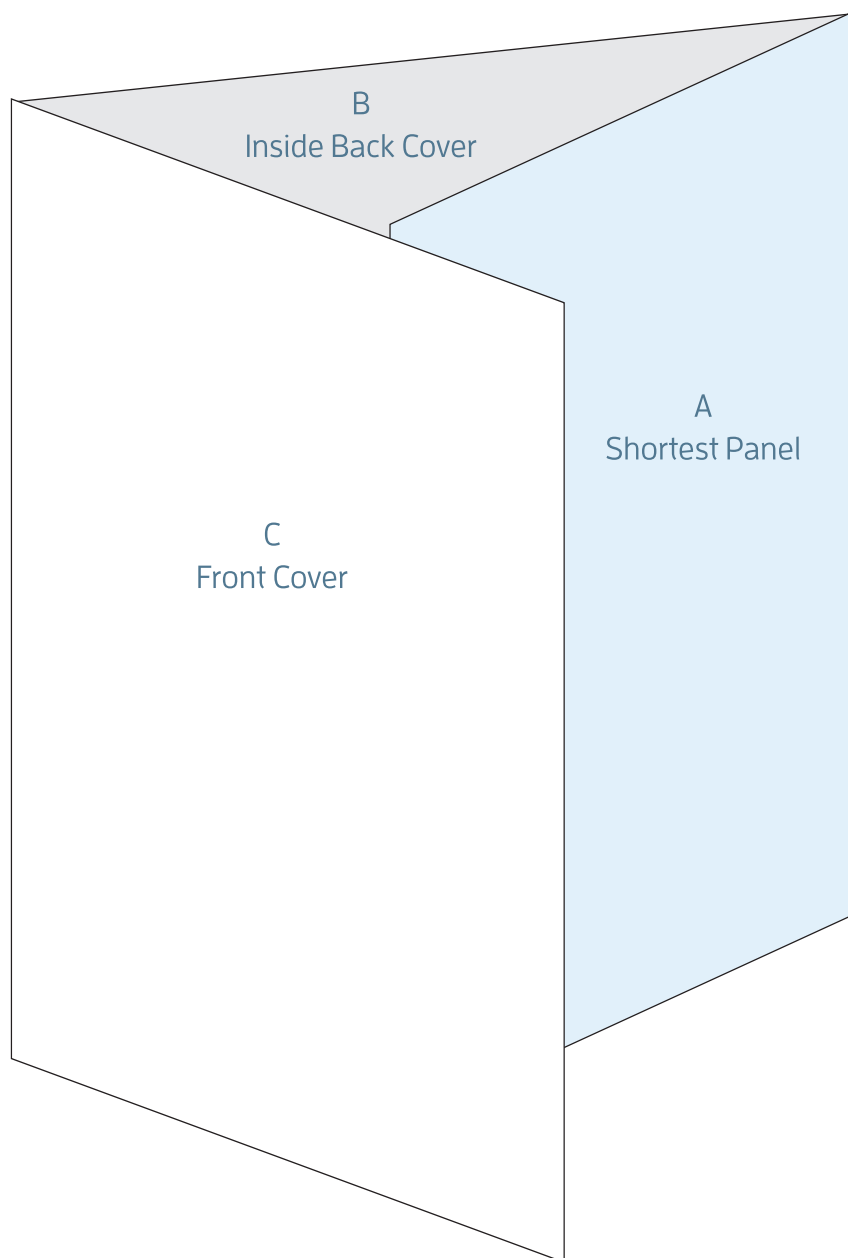

A4 6pp BROCHURE - ROLL FOLD

FOLDED SIZE: 210mm x 297mm

TRIM SIZE: 627mm x 297mm

BLEED: 631mm x 301mm

SAFE PRINT AREA: 621mm x 291mm

A4 6pp BROCHURE - ROLL FOLD

TRIM SIZE: 627mm x 297mm

FOLDED SIZE: 210mm x 297mm

A4 6pp BROCHURE - ZIG ZAG FOLD

FOLDED SIZE: 210mm x 297mm

TRIM SIZE: 630mm x 297mm

BLEED: 634mm x 301mm

SAFE PRINT AREA: 624mm x 291mm

A4 6pp BROCHURE - ZIG ZAG FOLD

TRIM SIZE: 630mm x 297mm

FOLDED SIZE: 210mm x 297mm