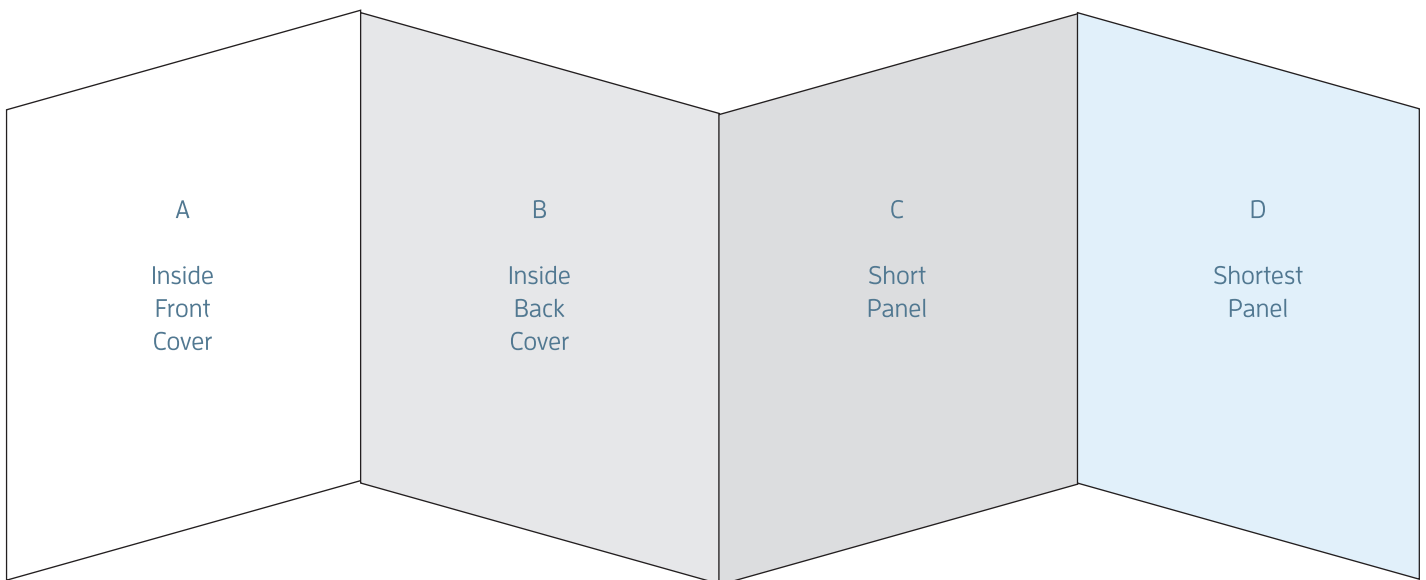

FOLDED SIZE: 210mm x 297mm

A4 8pp BROCHURE - ZIG ZAG

FOLDED SIZE: 210mm x 297mm

TRIM SIZE: 840mm x 297mm BLEED: 844mm x 301mm SAFE PRINT AREA: 834mm x 291mm

A4 8pp BROCHURE - ZIG ZAG

TRIM SIZE: 840mm x 297mm

FOLDED SIZE: 210mm x 297mm

ALL PANELS ARE 210mm wide

A4 to DL 6pp FLYERS - ROLL FOLD (100x99x98mm)

FOLDED SIZE: 100mm x 210mm

TRIM SIZE: 297mm x 210mm

BLEED: 301mm x 214mm

SAFE PRINT AREA: 291mm x 204mm

A4 to DL 6pp FLYERS - ROLL FOLD (100x99x98mm)