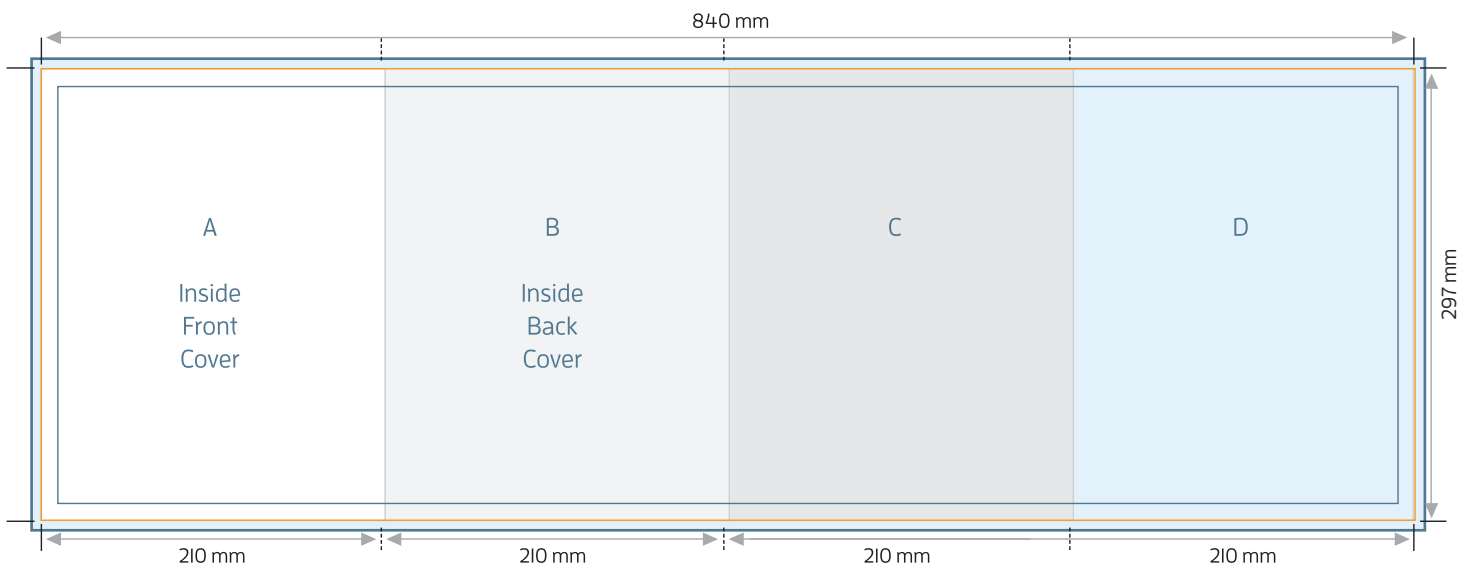

ALL PANELS ARE 210mm wide

A4 8pp BROCHURE - ROLL FOLD

FOLDED SIZE: 210mm x 297mm

TRIM SIZE: 834mm x 297mm BLEED: 838mm x 301mm SAFE PRINT AREA: 828mm x 291mm

A4 8pp BROCHURE - ROLL FOLD

TRIM SIZE: 834mm x 297mm

FOLDED SIZE: 210mm x 297mm

A4 8pp BROCHURE - ZIG ZAG

FOLDED SIZE: 210mm x 297mm

TRIM SIZE: 840mm x 297mm BLEED: 844mm x 301mm SAFE PRINT AREA: 834mm x 291mm

A4 8pp BROCHURE - ZIG ZAG

TRIM SIZE: 840mm x 297mm