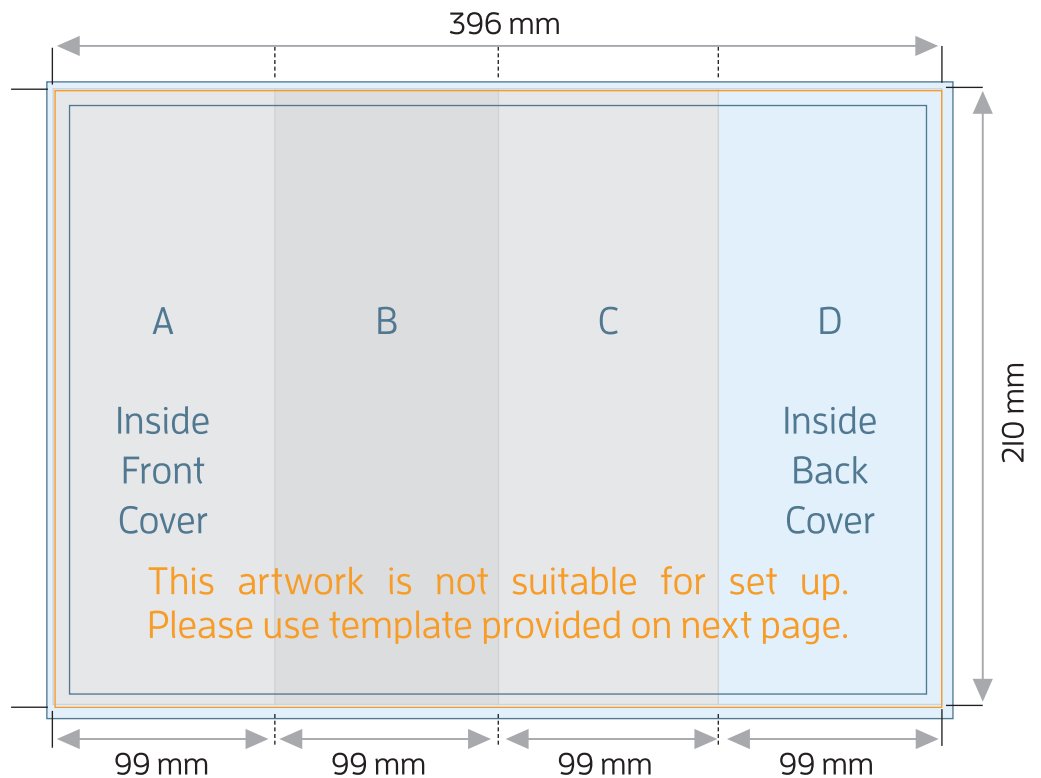

DL 8pp BROCHURE - ZIG ZAG FOLD

FOLDED SIZE: 99mm x 210mm

TRIM SIZE: 396mm x 210mm

BLEED: 400mm x 214mm

SAFE PRINT AREA: 390mm x 204mm

Brochure artwork needs to be supplied as a two page pdf.

Page 1 – Artwork includes key-lines to demonstrate positional.

Page 2 – Artwork with key-lines removed.

DL 8pp BROCHURE - ZIG ZAG FOLD

FOLDED SIZE: 99mm x 210mm

DL 8pp BROCHURE - ZIG ZAG FOLD

FOLDED SIZE: 99mm x 210mm

A4 8pp BROCHURE - DOUBLE PARALLEL

FOLDED SIZE: 210mm x 297mm

FOLDED SIZE: 210mm x 297mm

ALL PANELS ARE 210mm wide

A4 to DL 6pp FLYERS - ROLL FOLD (100x99x98mm)

FOLDED SIZE: 100mm x 210mm

TRIM SIZE: 297mm x 210mm

BLEED: 301mm x 214mm

SAFE PRINT AREA: 291mm x 204mm

A4 to DL 6pp FLYERS - ROLL FOLD (100x99x98mm)

FOLDED SIZE: 100mm x 210mm

OUTSIDE file supplied as Page 1

A4 to DL 6pp FLYERS - ROLL FOLD (100x99x98mm)

FOLDED SIZE: 100mm x 210mm

INSIDE file supplied as Page 2

A4 to DL 6pp FLYERS - ROLL FOLD (100x100x97mm)