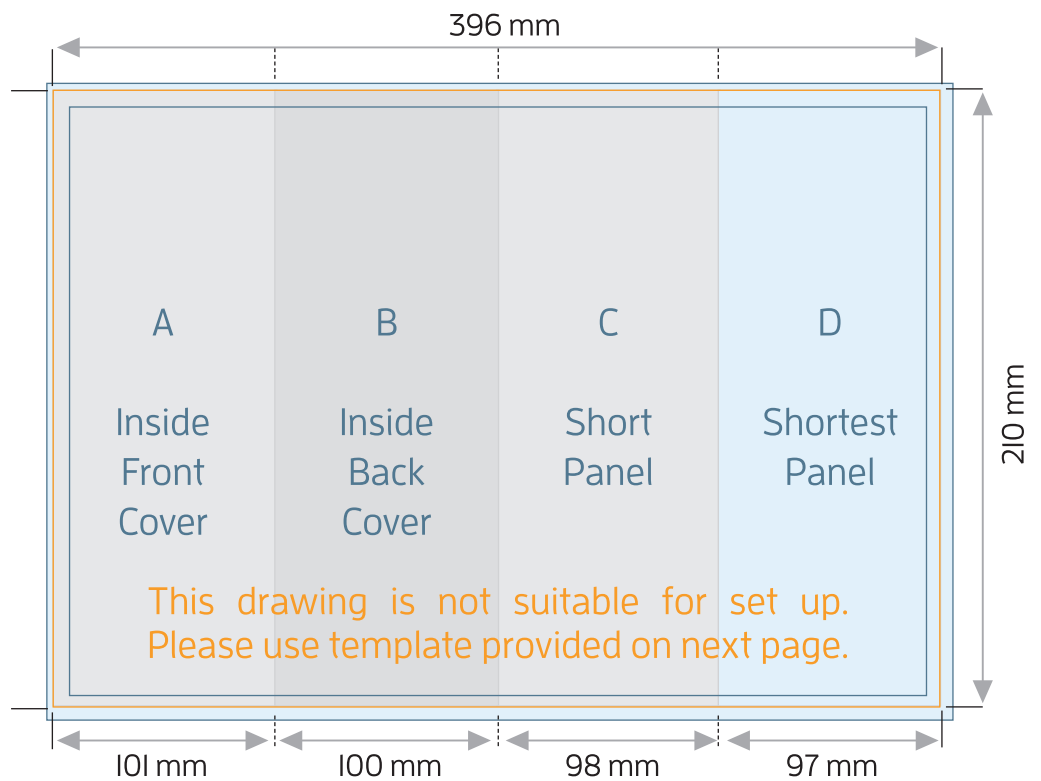

DL 8pp BROCHURE - ROLL FOLD

FOLDED SIZE: 101mm x 210mm

TRIM SIZE: 396mm x 210mm

BLEED: 400mm x 214mm

SAFE PRINT AREA: 390mm x 204mm

Brochure artwork needs to be supplied as a two page PDF.

Outside as Part 1 and Inside as Part 2.