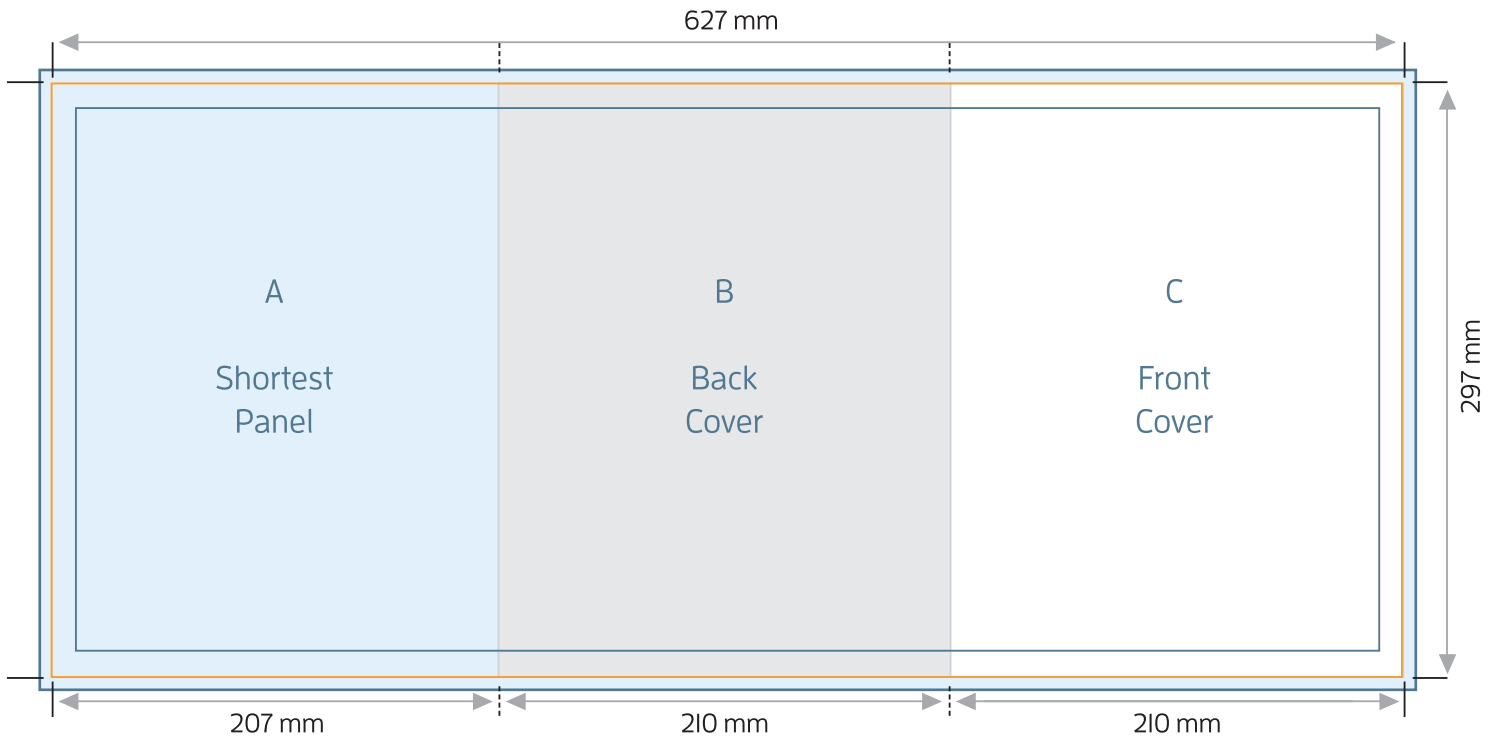

A4 6pp BROCHURE - ROLL FOLD

FOLDED SIZE: 210mm x 297mm

TRIM SIZE: 627mm x 297mm

BLEED: 631mm x 301mm

SAFE PRINT AREA: 621mm x 291mm

A4 6pp BROCHURE - ROLL FOLD

TRIM SIZE: 627mm x 297mm

FOLDED SIZE: 210mm x 297mm