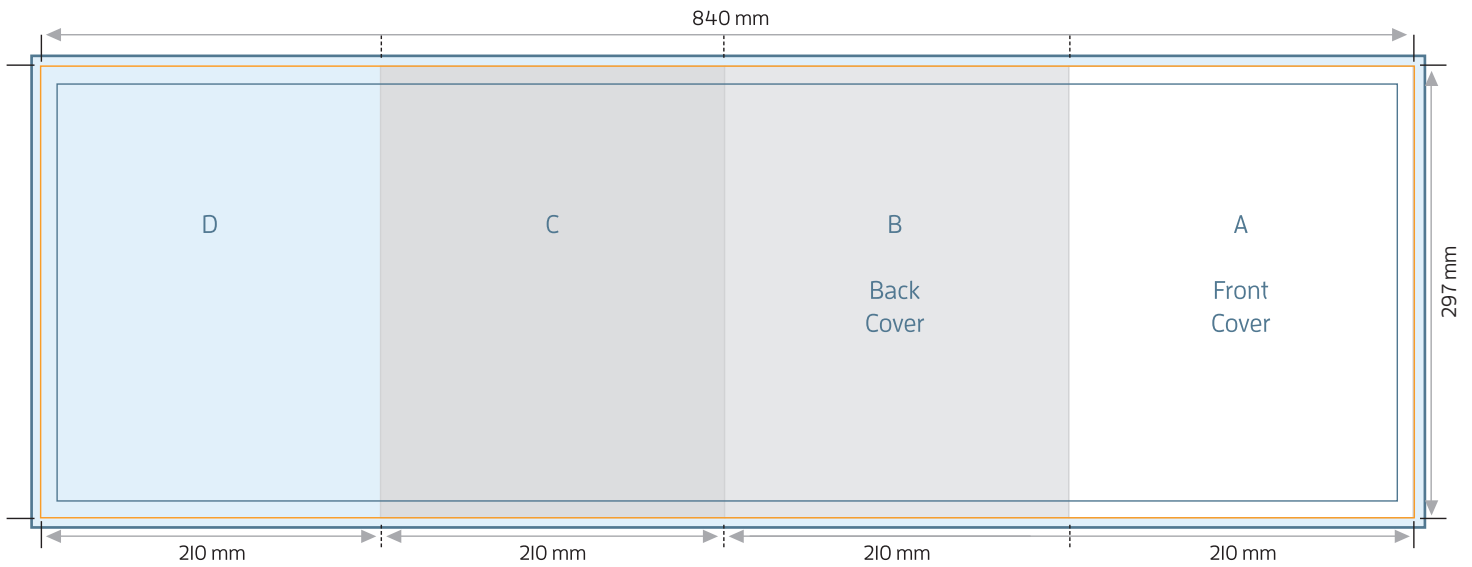

ALL PANELS ARE 210mm wide

A4 8pp BROCHURE - ROLL FOLD

FOLDED SIZE: 210mm x 297mm

TRIM SIZE: 834mm x 297mm BLEED: 838mm x 301mm SAFE PRINT AREA: 828mm x 291mm

A4 8pp BROCHURE - ROLL FOLD

TRIM SIZE: 834mm x 297mm

FOLDED SIZE: 210mm x 297mm

A4 8pp BROCHURE - ZIG ZAG

FOLDED SIZE: 210mm x 297mm

TRIM SIZE: 840mm x 297mm BLEED: 844mm x 301mm SAFE PRINT AREA: 834mm x 291mm

A4 8pp BROCHURE - ZIG ZAG

TRIM SIZE: 840mm x 297mm