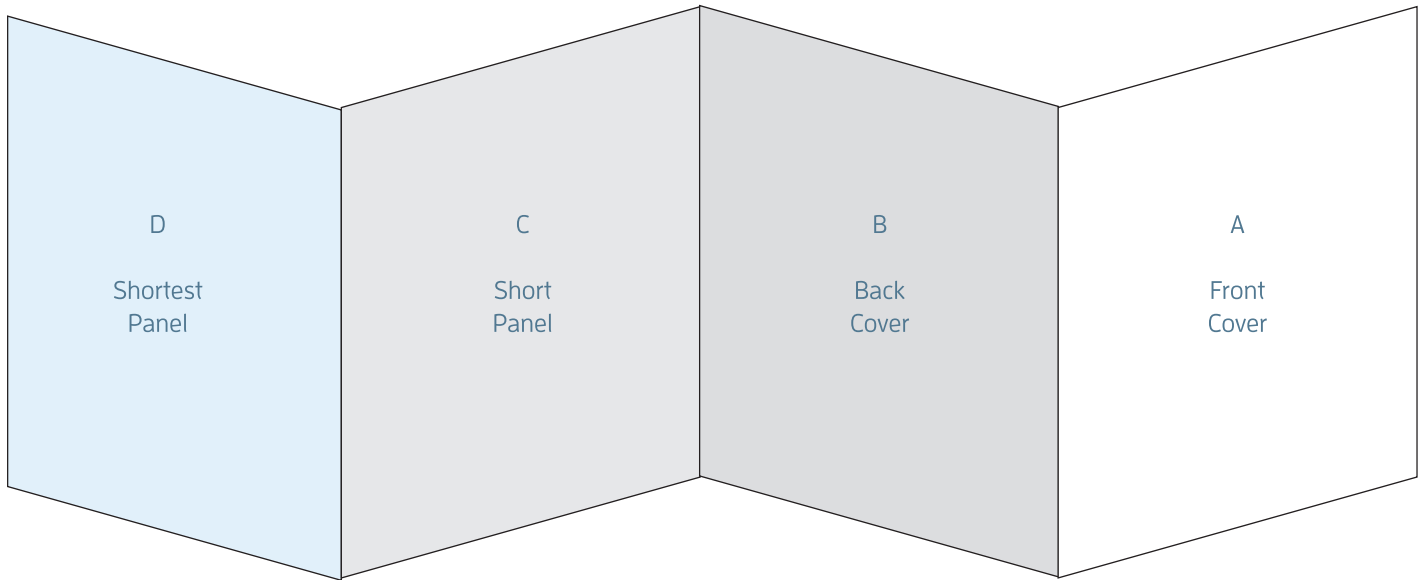

FOLDED SIZE: 210mm x 297mm

A4 8pp BROCHURE - ZIG ZAG

FOLDED SIZE: 210mm x 297mm

TRIM SIZE: 840mm x 297mm BLEED: 844mm x 301mm SAFE PRINT AREA: 834mm x 291mm

A4 8pp BROCHURE - ZIG ZAG

TRIM SIZE: 840mm x 297mm

FOLDED SIZE: 210mm x 297mm

ALL PANELS ARE 210mm wide

A4 to DL 6pp FLYERS - ROLL FOLD (100x99x98mm)

FOLDED SIZE: 100mm x 210mm

TRIM SIZE: 297mm x 210mm

BLEED: 301mm x 214mm

SAFE PRINT AREA: 291mm x 204mm

A4 to DL 6pp FLYERS - ROLL FOLD (100x99x98mm)