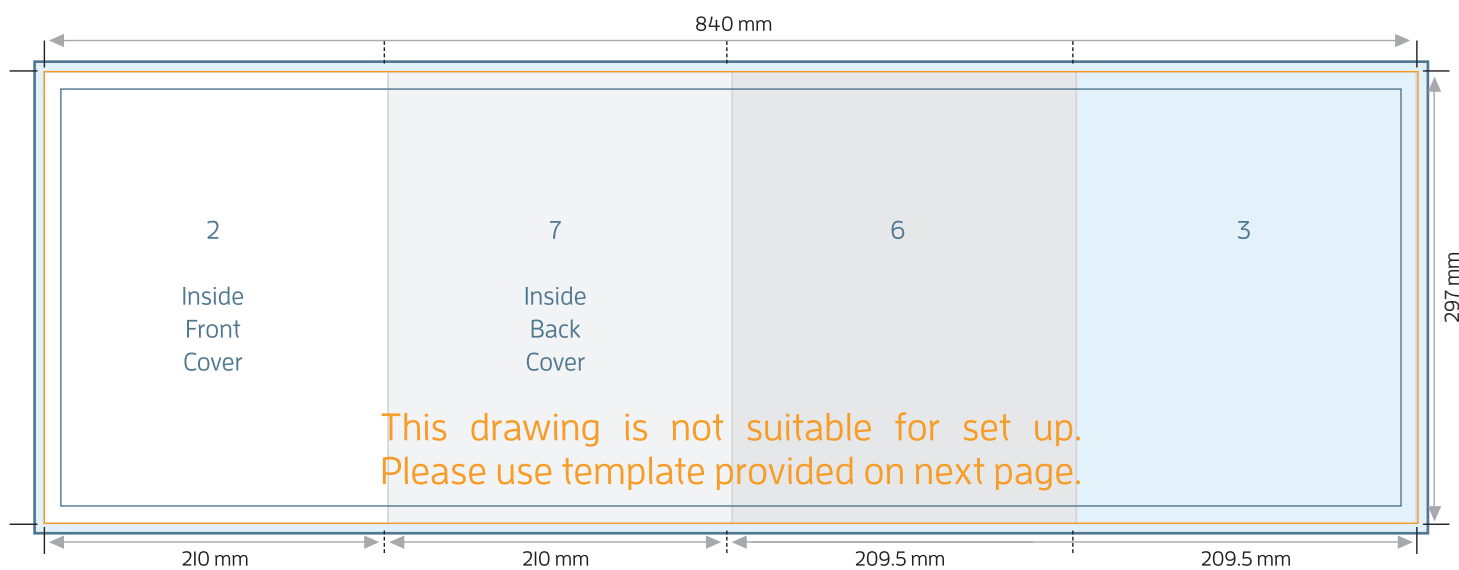

DL 8pp BROCHURE - ZIG ZAG FOLD

FOLDED SIZE: 99mm x 210mm

TRIM SIZE: 396mm x 210mm

BLEED: 400mm x 214mm

SAFE PRINT AREA: 390mm x 204mm

Brochure artwork needs to be supplied as a two page pdf.

Page 1 – Artwork includes key-lines to demonstrate positional.

Page 2 – Artwork with key-lines removed.

DL 8pp BROCHURE - ZIG ZAG FOLD

FOLDED SIZE: 99mm x 210mm

DL 8pp BROCHURE - ZIG ZAG FOLD

FOLDED SIZE: 99mm x 210mm

A4 8pp BROCHURE - DOUBLE PARALLEL

FOLDED SIZE: 210mm x 297mm

TRIM SIZE: 839mm x 297mm BLEED: 843mm x 301mm

SAFE PRINT AREA: 833mm x 291mm

4

5

8

1

Back
Cover

Front
Cover

FOLDED SIZE: 210mm x 297mm

ALL PANELS ARE 210mm wide

A4 to DL 6pp FLYERS - ROLL FOLD (100x99x98mm)

FOLDED SIZE: 100mm x 210mm

TRIM SIZE: 297mm x 210mm

BLEED: 301mm x 214mm

SAFE PRINT AREA: 291mm x 204mm

A4 to DL 6pp FLYERS - ROLL FOLD (100x99x98mm)