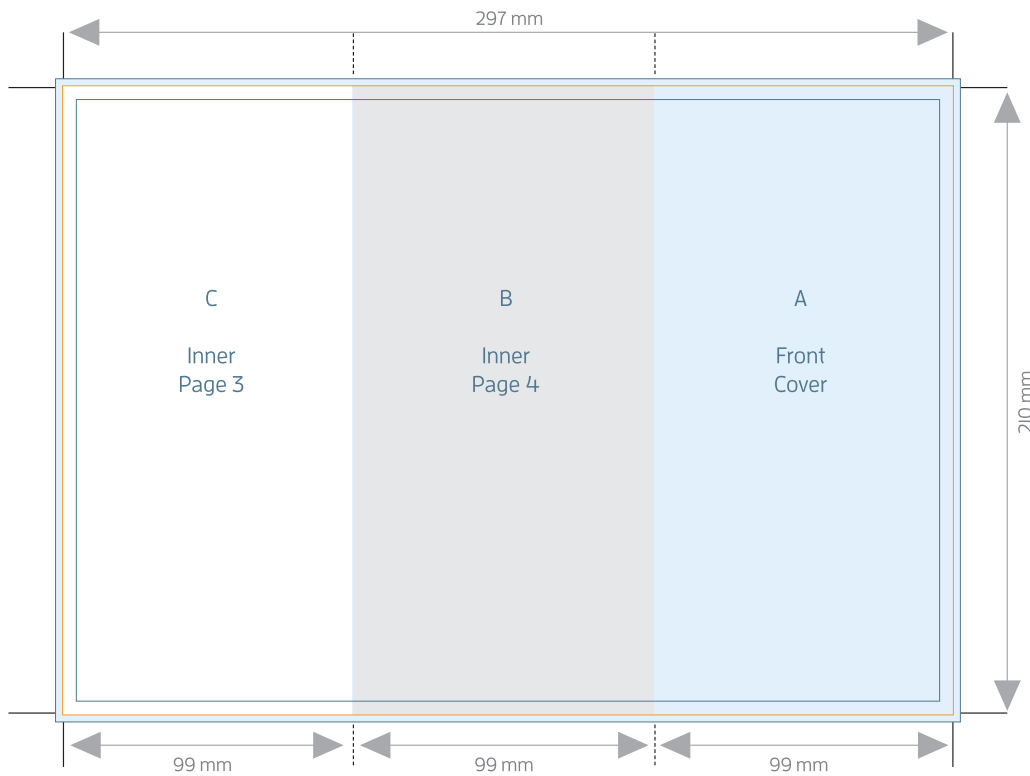

FOLDED SIZE: 100mm x 210mm

TRIM SIZE: 297mm x 210mm

BLEED: 301mm x 214mm

SAFE PRINT AREA: 291mm x 204mm

A4 to DL 6pp FLYERS - ROLL FOLD (100x100x97mm)

FOLDED SIZE: 100mm x 210mm

OUTSIDE file supplied as Page 1

A4 to DL 6pp FLYERS - ROLL FOLD (100x100x97mm)

FOLDED SIZE: 100mm x 210mm

INSIDE file supplied as Page 2

A4 to DL 6pp FLYERS - ZIG ZAG FOLD

FOLDED SIZE: 99mm x 210mm

TRIM SIZE: 297mm x 210mm

BLEED: 301mm x 214mm

SAFE PRINT AREA: 291mm x 204mm

DL 8pp BROCHURE - ROLL FOLD

FOLDED SIZE: 101mm x 210mm

TRIM SIZE: 396mm x 210mm

BLEED: 400mm x 214mm

SAFE PRINT AREA: 390mm x 204mm

Brochure artwork needs to be supplied as a two page PDF.

LANDSCAPE

SIZE: 210mm x 198mm - Scored to 210mm x 99mm

 TRIM SIZE: 210mm x 198mm

 BLEED: 214mm x 202mm

 SAFE PRINT AREA: 204mm x 192mm

DL FLYERS - DOUBLE

PORTRAIT

SIZE: 198mm x 210mm - Scored to 99mm x 210mm