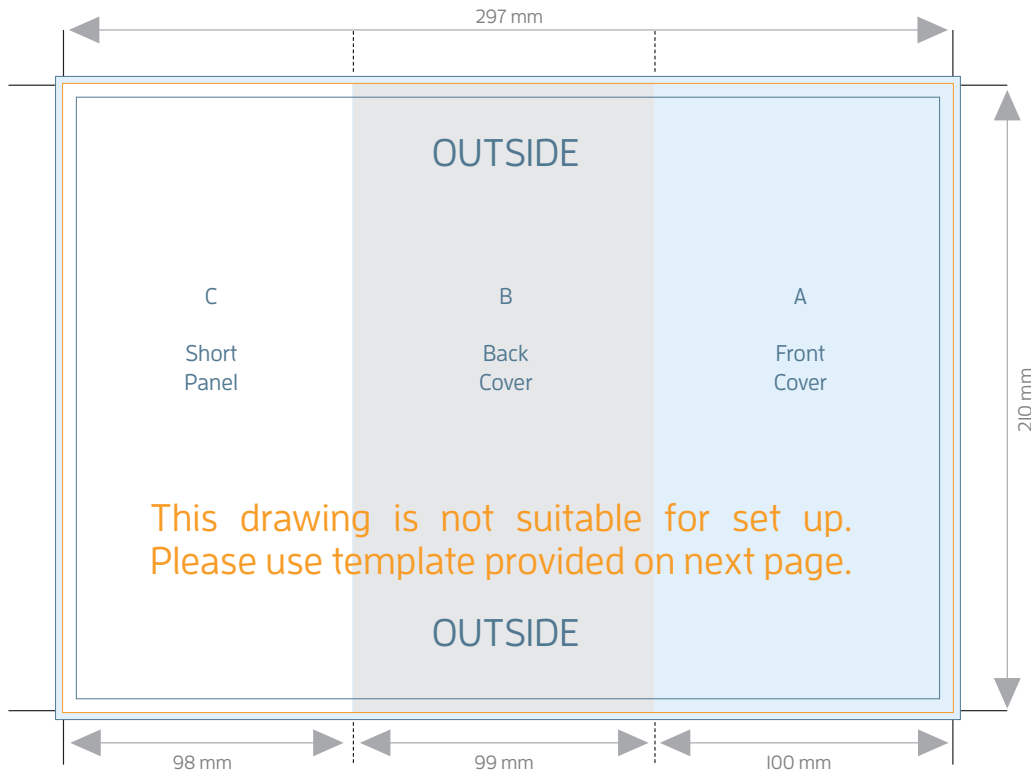

FOLDED SIZE: 210mm x 297mm

A4 8pp BROCHURE - ZIG ZAG

FOLDED SIZE: 210mm x 297mm

TRIM SIZE: 840mm x 297mm BLEED: 844mm x 301mm SAFE PRINT AREA: 834mm x 291mm

A4 8pp BROCHURE - ZIG ZAG

TRIM SIZE: 840mm x 297mm

FOLDED SIZE: 210mm x 297mm

ALL PANELS ARE 210mm wide

A4 to DL 6pp FLYERS - ROLL FOLD (100x99x98mm)

FOLDED SIZE: 100mm x 210mm

TRIM SIZE: 297mm x 210mm

BLEED: 301mm x 214mm

SAFE PRINT AREA: 291mm x 204mm

A4 to DL 6pp FLYERS - ROLL FOLD (100x99x98mm)

FOLDED SIZE: 100mm x 210mm

OUTSIDE file supplied as Page 1

A4 to DL 6pp FLYERS - ROLL FOLD (100x99x98mm)

FOLDED SIZE: 100mm x 210mm

INSIDE file supplied as Page 2

A4 to DL 6pp FLYERS - ROLL FOLD (100x100x97mm)

LANDSCAPE

SIZE: 210mm x 198mm - Scored to 210mm x 99mm

 TRIM SIZE: 210mm x 198mm

 BLEED: 214mm x 202mm

 SAFE PRINT AREA: 204mm x 192mm

DL FLYERS - DOUBLE

PORTRAIT

SIZE: 198mm x 210mm - Scored to 99mm x 210mm