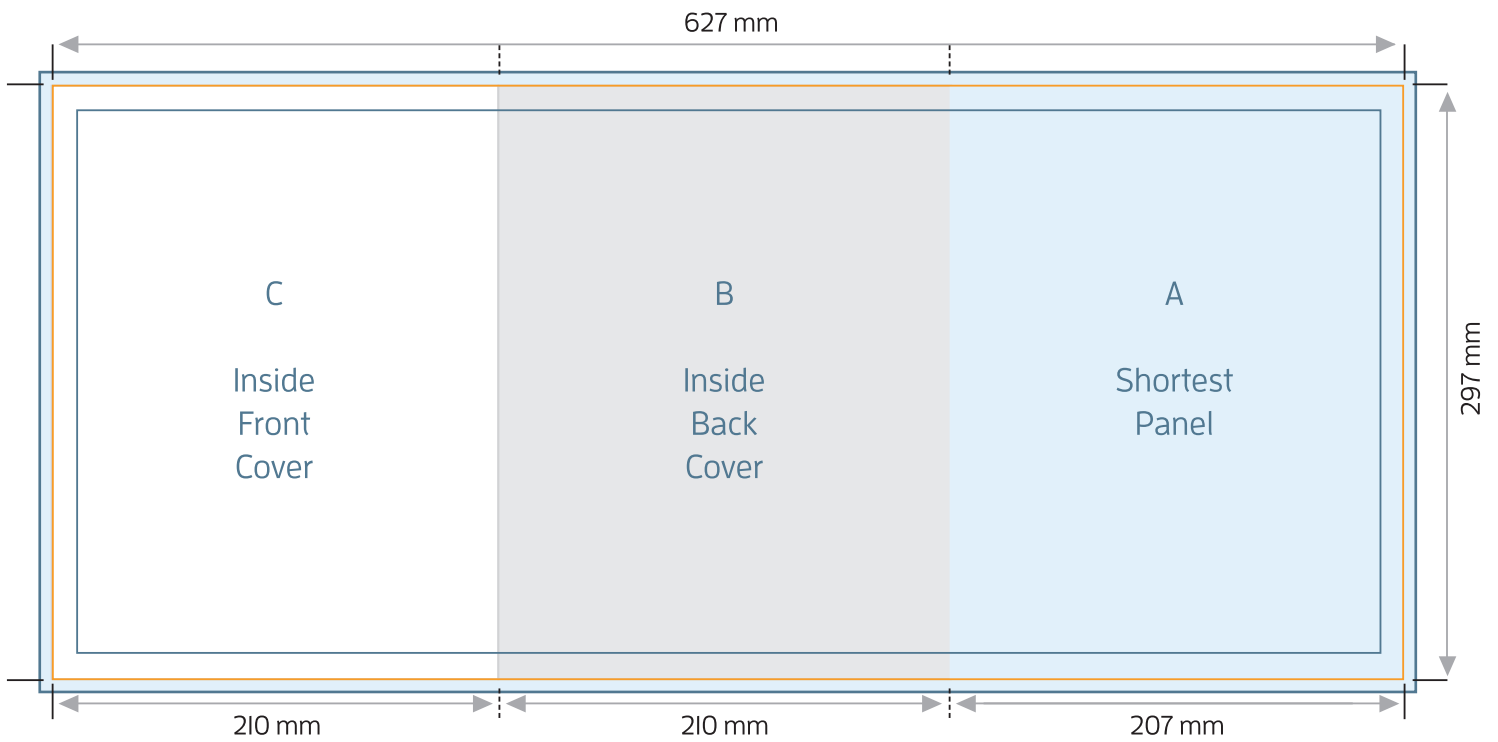

A4 6pp BROCHURE - ROLL FOLD

FOLDED SIZE: 210mm x 297mm

TRIM SIZE: 627mm x 297mm

BLEED: 631mm x 301mm

SAFE PRINT AREA: 621mm x 291mm

A4 6pp BROCHURE - ROLL FOLD

TRIM SIZE: 627mm x 297mm

FOLDED SIZE: 210mm x 297mm