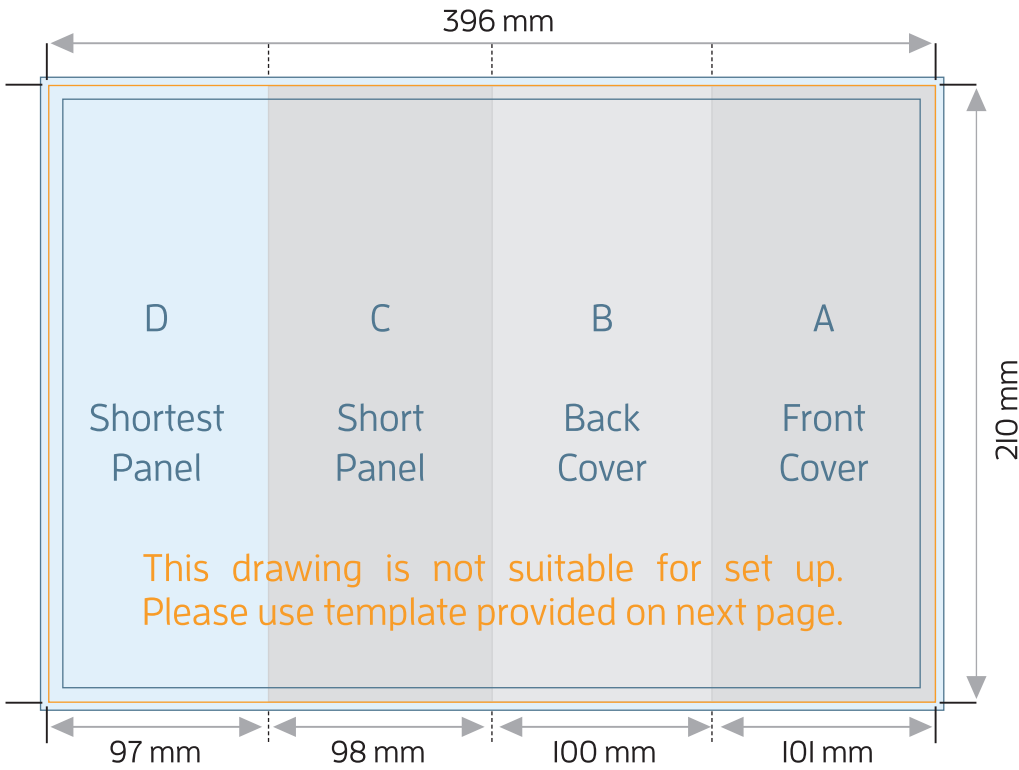

DL 8pp BROCHURE - ROLL FOLD

FOLDED SIZE: 101mm x 210mm

TRIM SIZE: 396mm x 210mm

BLEED: 400mm x 214mm

SAFE PRINT AREA: 390mm x 204mm

Brochure artwork needs to be supplied as a two page PDF.

Outside as Part 1 and Inside as Part 2.