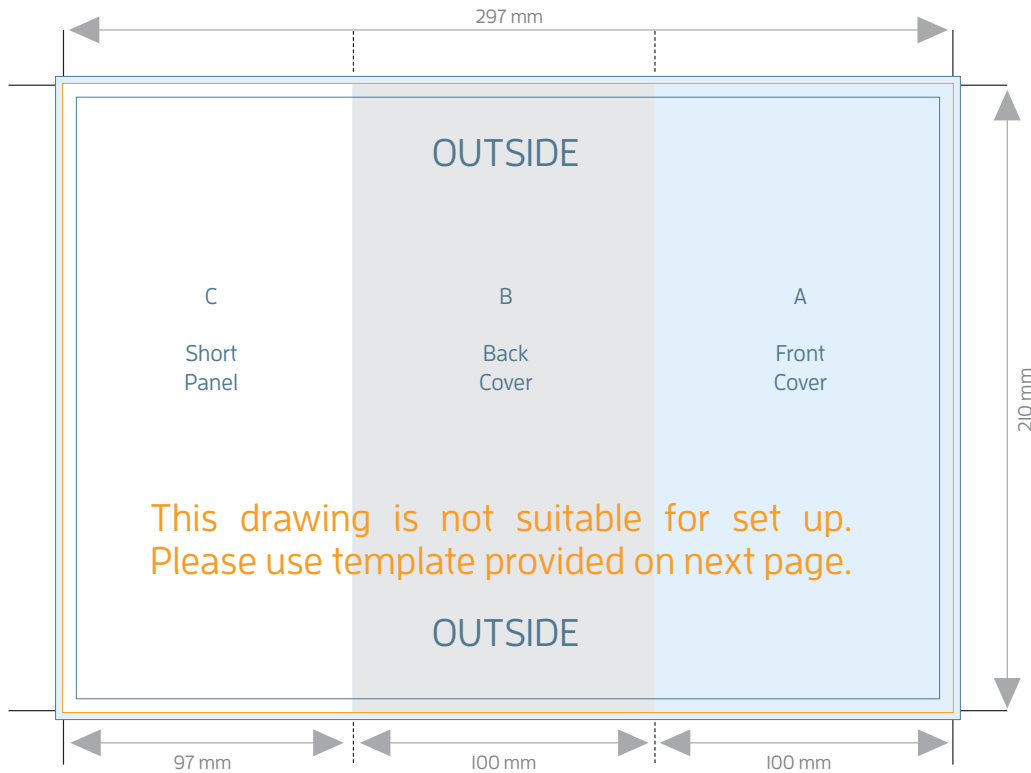

FOLDED SIZE: 210mm x 297mm

ALL PANELS ARE 210mm wide

A4 to DL 6pp FLYERS - ROLL FOLD (100x99x98mm)

FOLDED SIZE: 100mm x 210mm

TRIM SIZE: 297mm x 210mm

BLEED: 301mm x 214mm

SAFE PRINT AREA: 291mm x 204mm

A4 to DL 6pp FLYERS - ROLL FOLD (100x99x98mm)

FOLDED SIZE: 100mm x 210mm

OUTSIDE file supplied as Page 1

A4 to DL 6pp FLYERS - ROLL FOLD (100x99x98mm)

FOLDED SIZE: 100mm x 210mm

INSIDE file supplied as Page 2

A4 to DL 6pp FLYERS - ROLL FOLD (100x100x97mm)

FOLDED SIZE: 100mm x 210mm

TRIM SIZE: 297mm x 210mm

BLEED: 301mm x 214mm

SAFE PRINT AREA: 291mm x 204mm

A4 to DL 6pp FLYERS - ROLL FOLD (100x100x97mm)

FOLDED SIZE: 100mm x 210mm

OUTSIDE file supplied as Page 1

LANDSCAPE

SIZE: 210mm x 198mm - Scored to 210mm x 99mm

 TRIM SIZE: 210mm x 198mm

 BLEED: 214mm x 202mm

 SAFE PRINT AREA: 204mm x 192mm

DL FLYERS - DOUBLE

PORTRAIT

SIZE: 198mm x 210mm - Scored to 99mm x 210mm